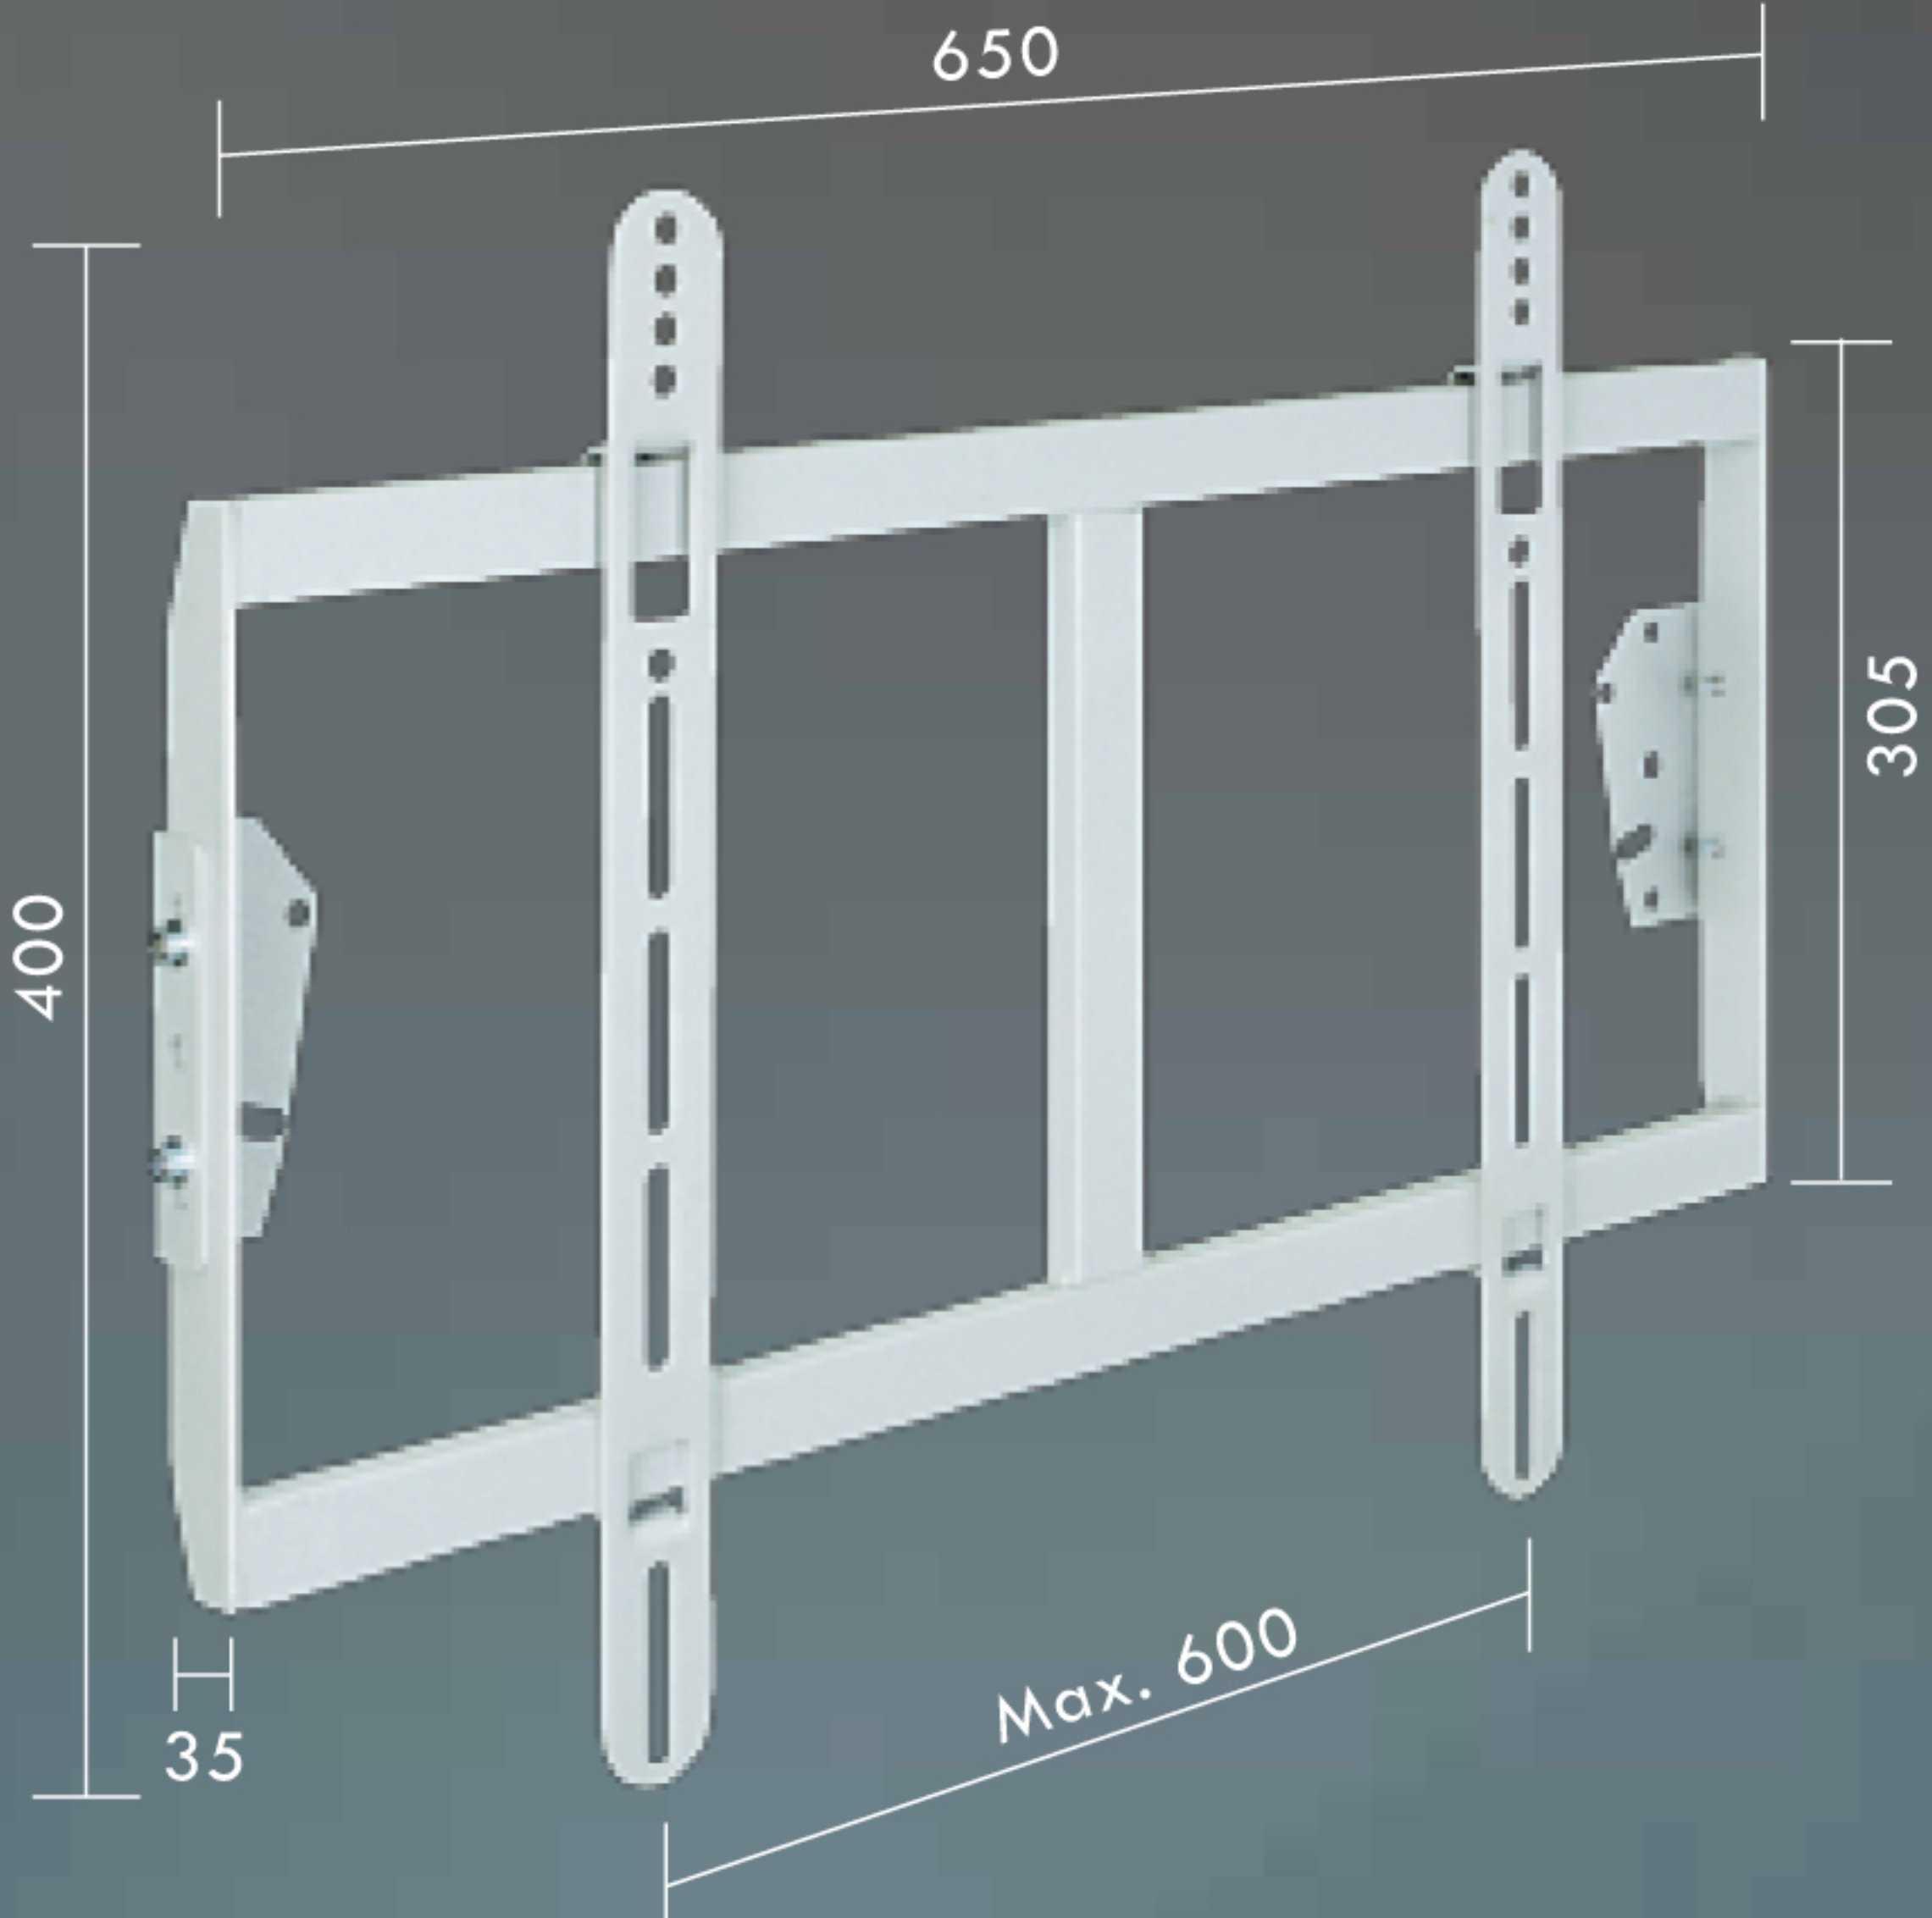

LCD SUPPORT SYSTEM

WL 250 (Anti-theft)
LCD wall support
 VESA 100, 200
 Support most 32" - 40" LCD panel
 Max load 35kg

WL 316 (Foldable)
LCD wall support
 Strong double arm design
 Bi-direction swivel
 Universal mounting hole
 Support most 32" - 40" plasma / LCD panel
 Max load 35kg

WL 305
LCD wall support
 Bi-direction
 VESA 75, 100
 Support most 14" - 22" LCD panel
 Max load 25kg

WL 2637
LCD wall support
 Simple "Hook On" system
 Able to tilt 10° down
 Universal mounting hole
 Support most 32" - 40" LCD panel
 Max load 35kg

WL 211 (Ultra Slim)
LCD wall support
 VESA 100, 200, 300
 Support most 32" - 40" LCD panel
 Max load 35kg

WL 2641
LCD wall support
 Simple "Hook On" system
 Able to tilt 10° down
 Universal mounting hole
 Support most 40" - 50" LCD panel
 Max load 40kg