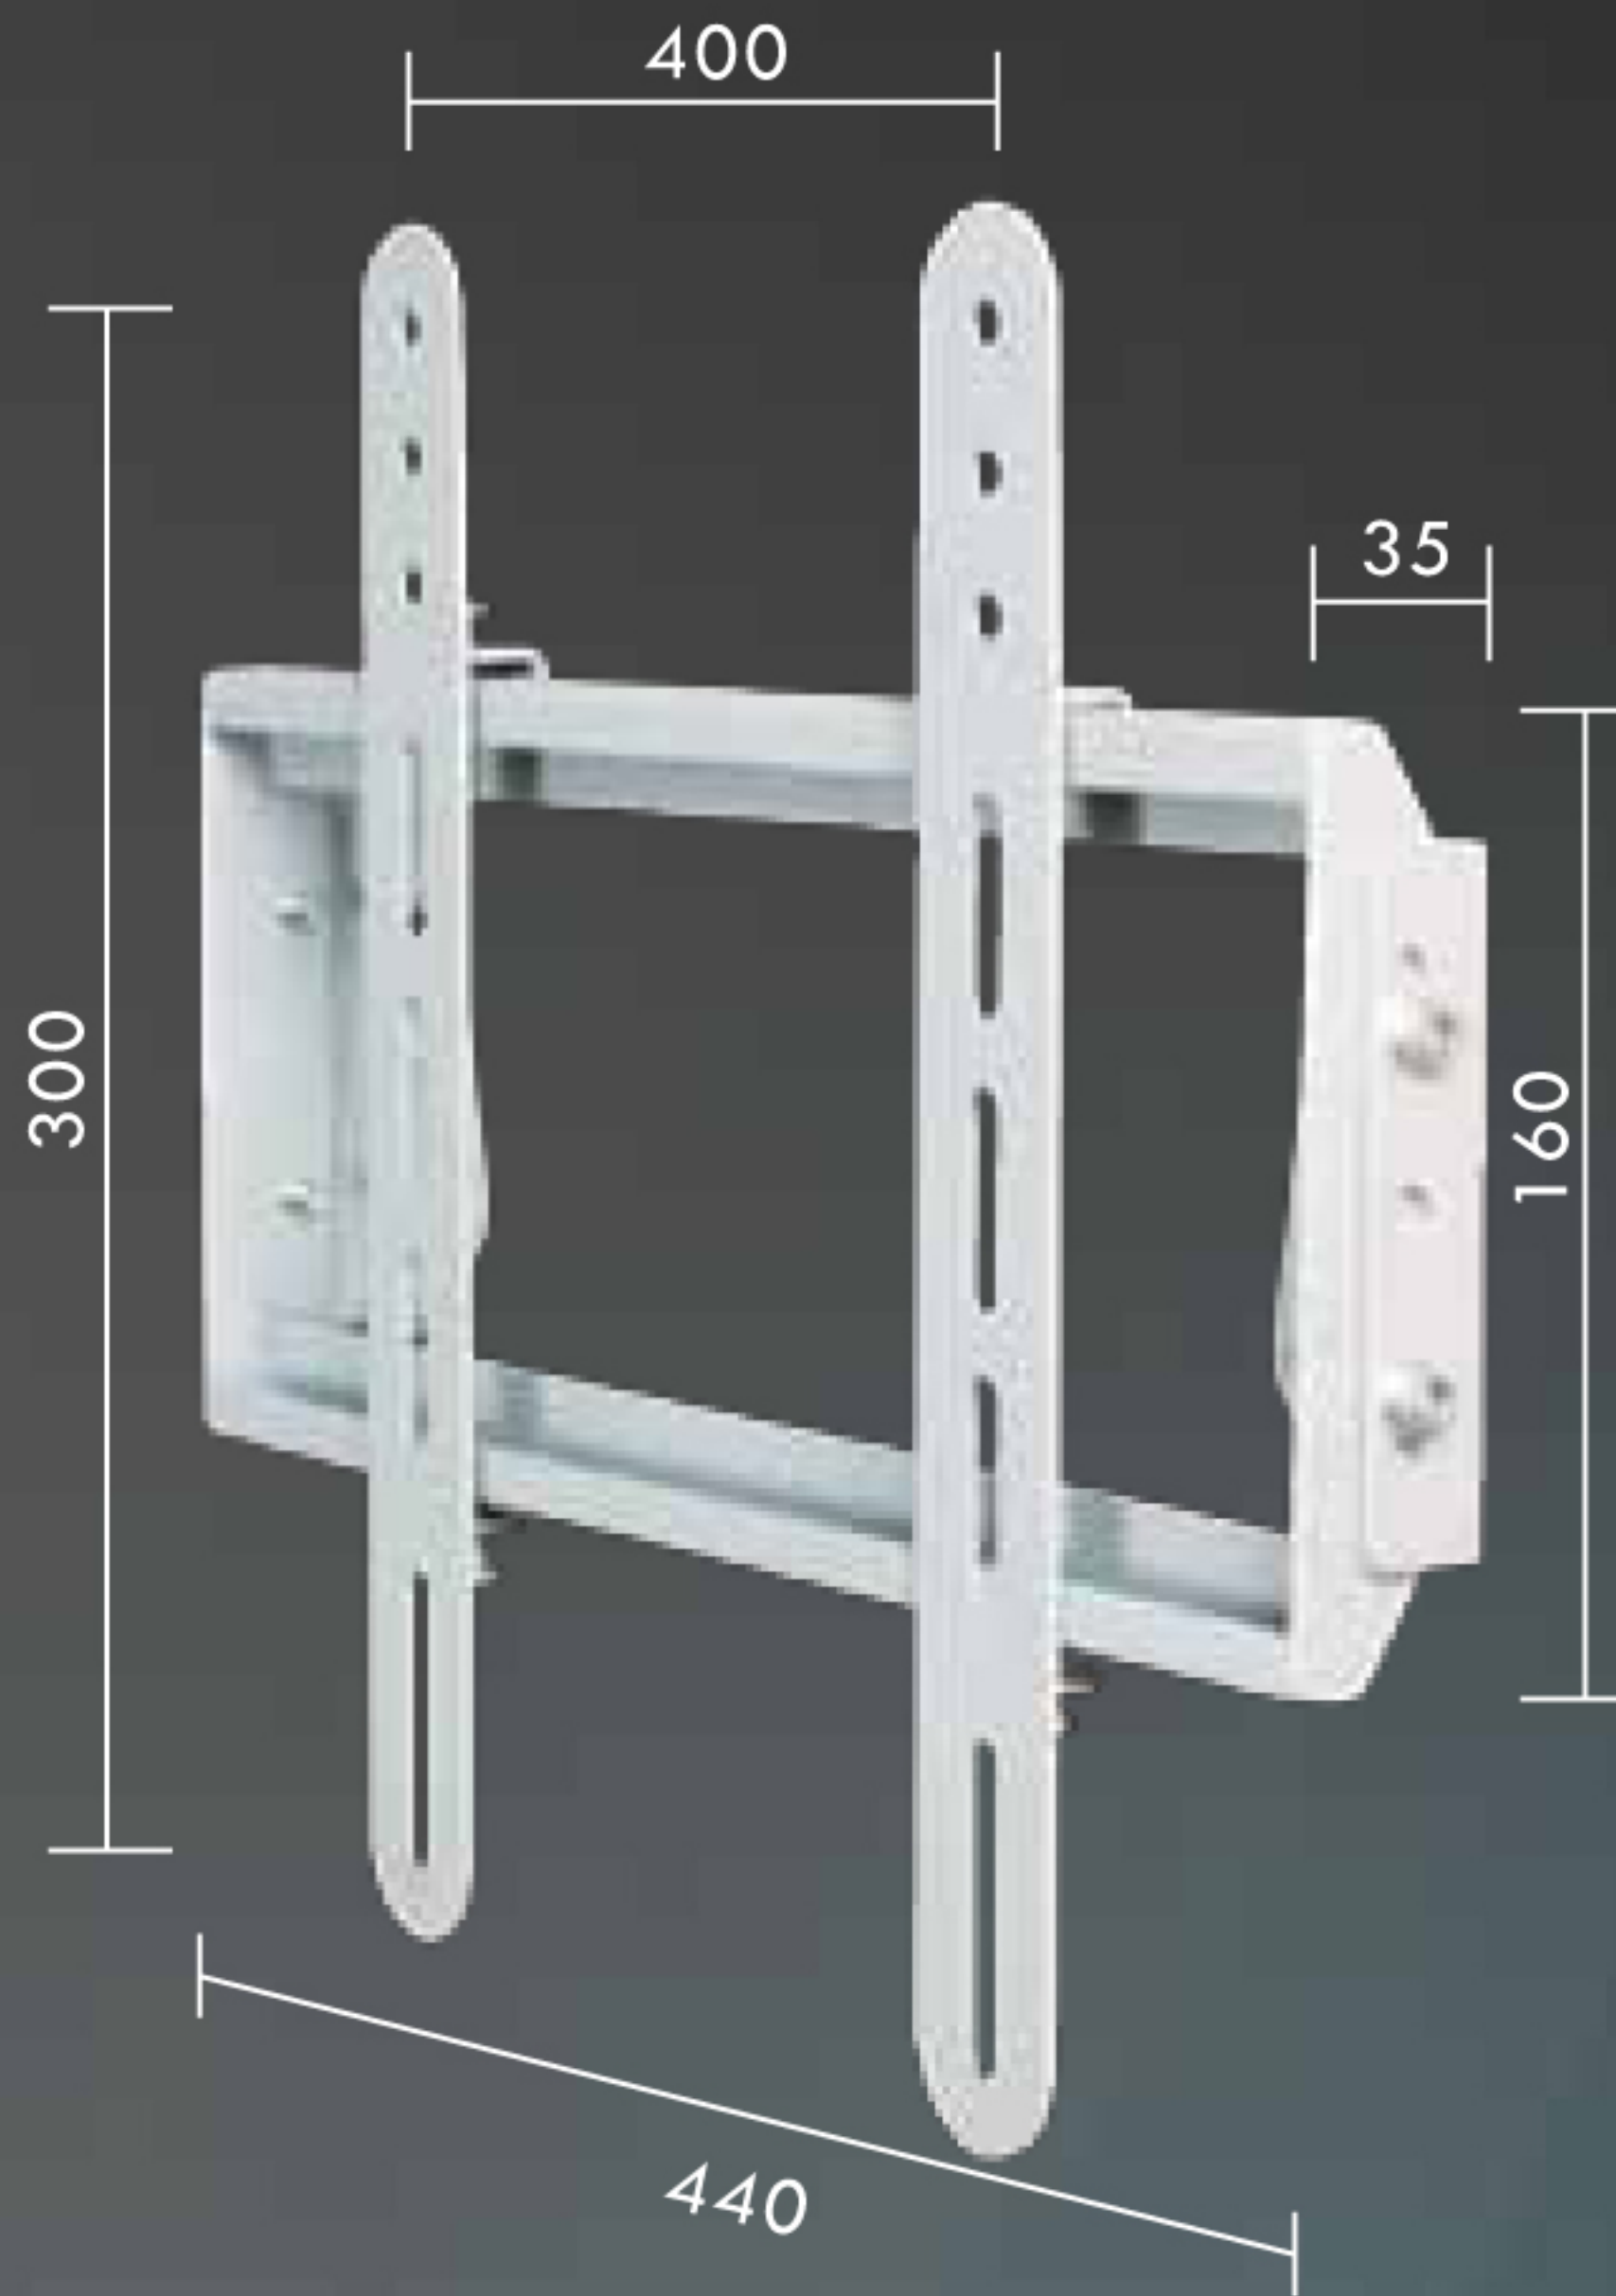

LCD SUPPORT SYSTEM

WL 250 (Anti-theft)
LCD wall support
 VESA 100, 200
 Support most 32" - 40" LCD panel
 Max load 35kg

WL 316 (Foldable)
LCD wall support
 Strong double arm design
 Bi-direction swivel
 Universal mounting hole
 Support most 32" - 40" plasma / LCD panel
 Max load 35kg

WL 305
LCD wall support
 Bi-direction
 VESA 75, 100
 Support most 14" - 22" LCD panel
 Max load 25kg

WL 2637
LCD wall support
 Simple "Hook On" system
 Able to tilt 10° down
 Universal mounting hole
 Support most 32" - 40" LCD panel
 Max load 35kg

WL 211 (Ultra Slim)
LCD wall support
 VESA 100, 200, 300
 Support most 32" - 40" LCD panel
 Max load 35kg

WL 2641
LCD wall support
 Simple "Hook On" system
 Able to tilt 10° down
 Universal mounting hole
 Support most 40" - 50" LCD panel
 Max load 40kg