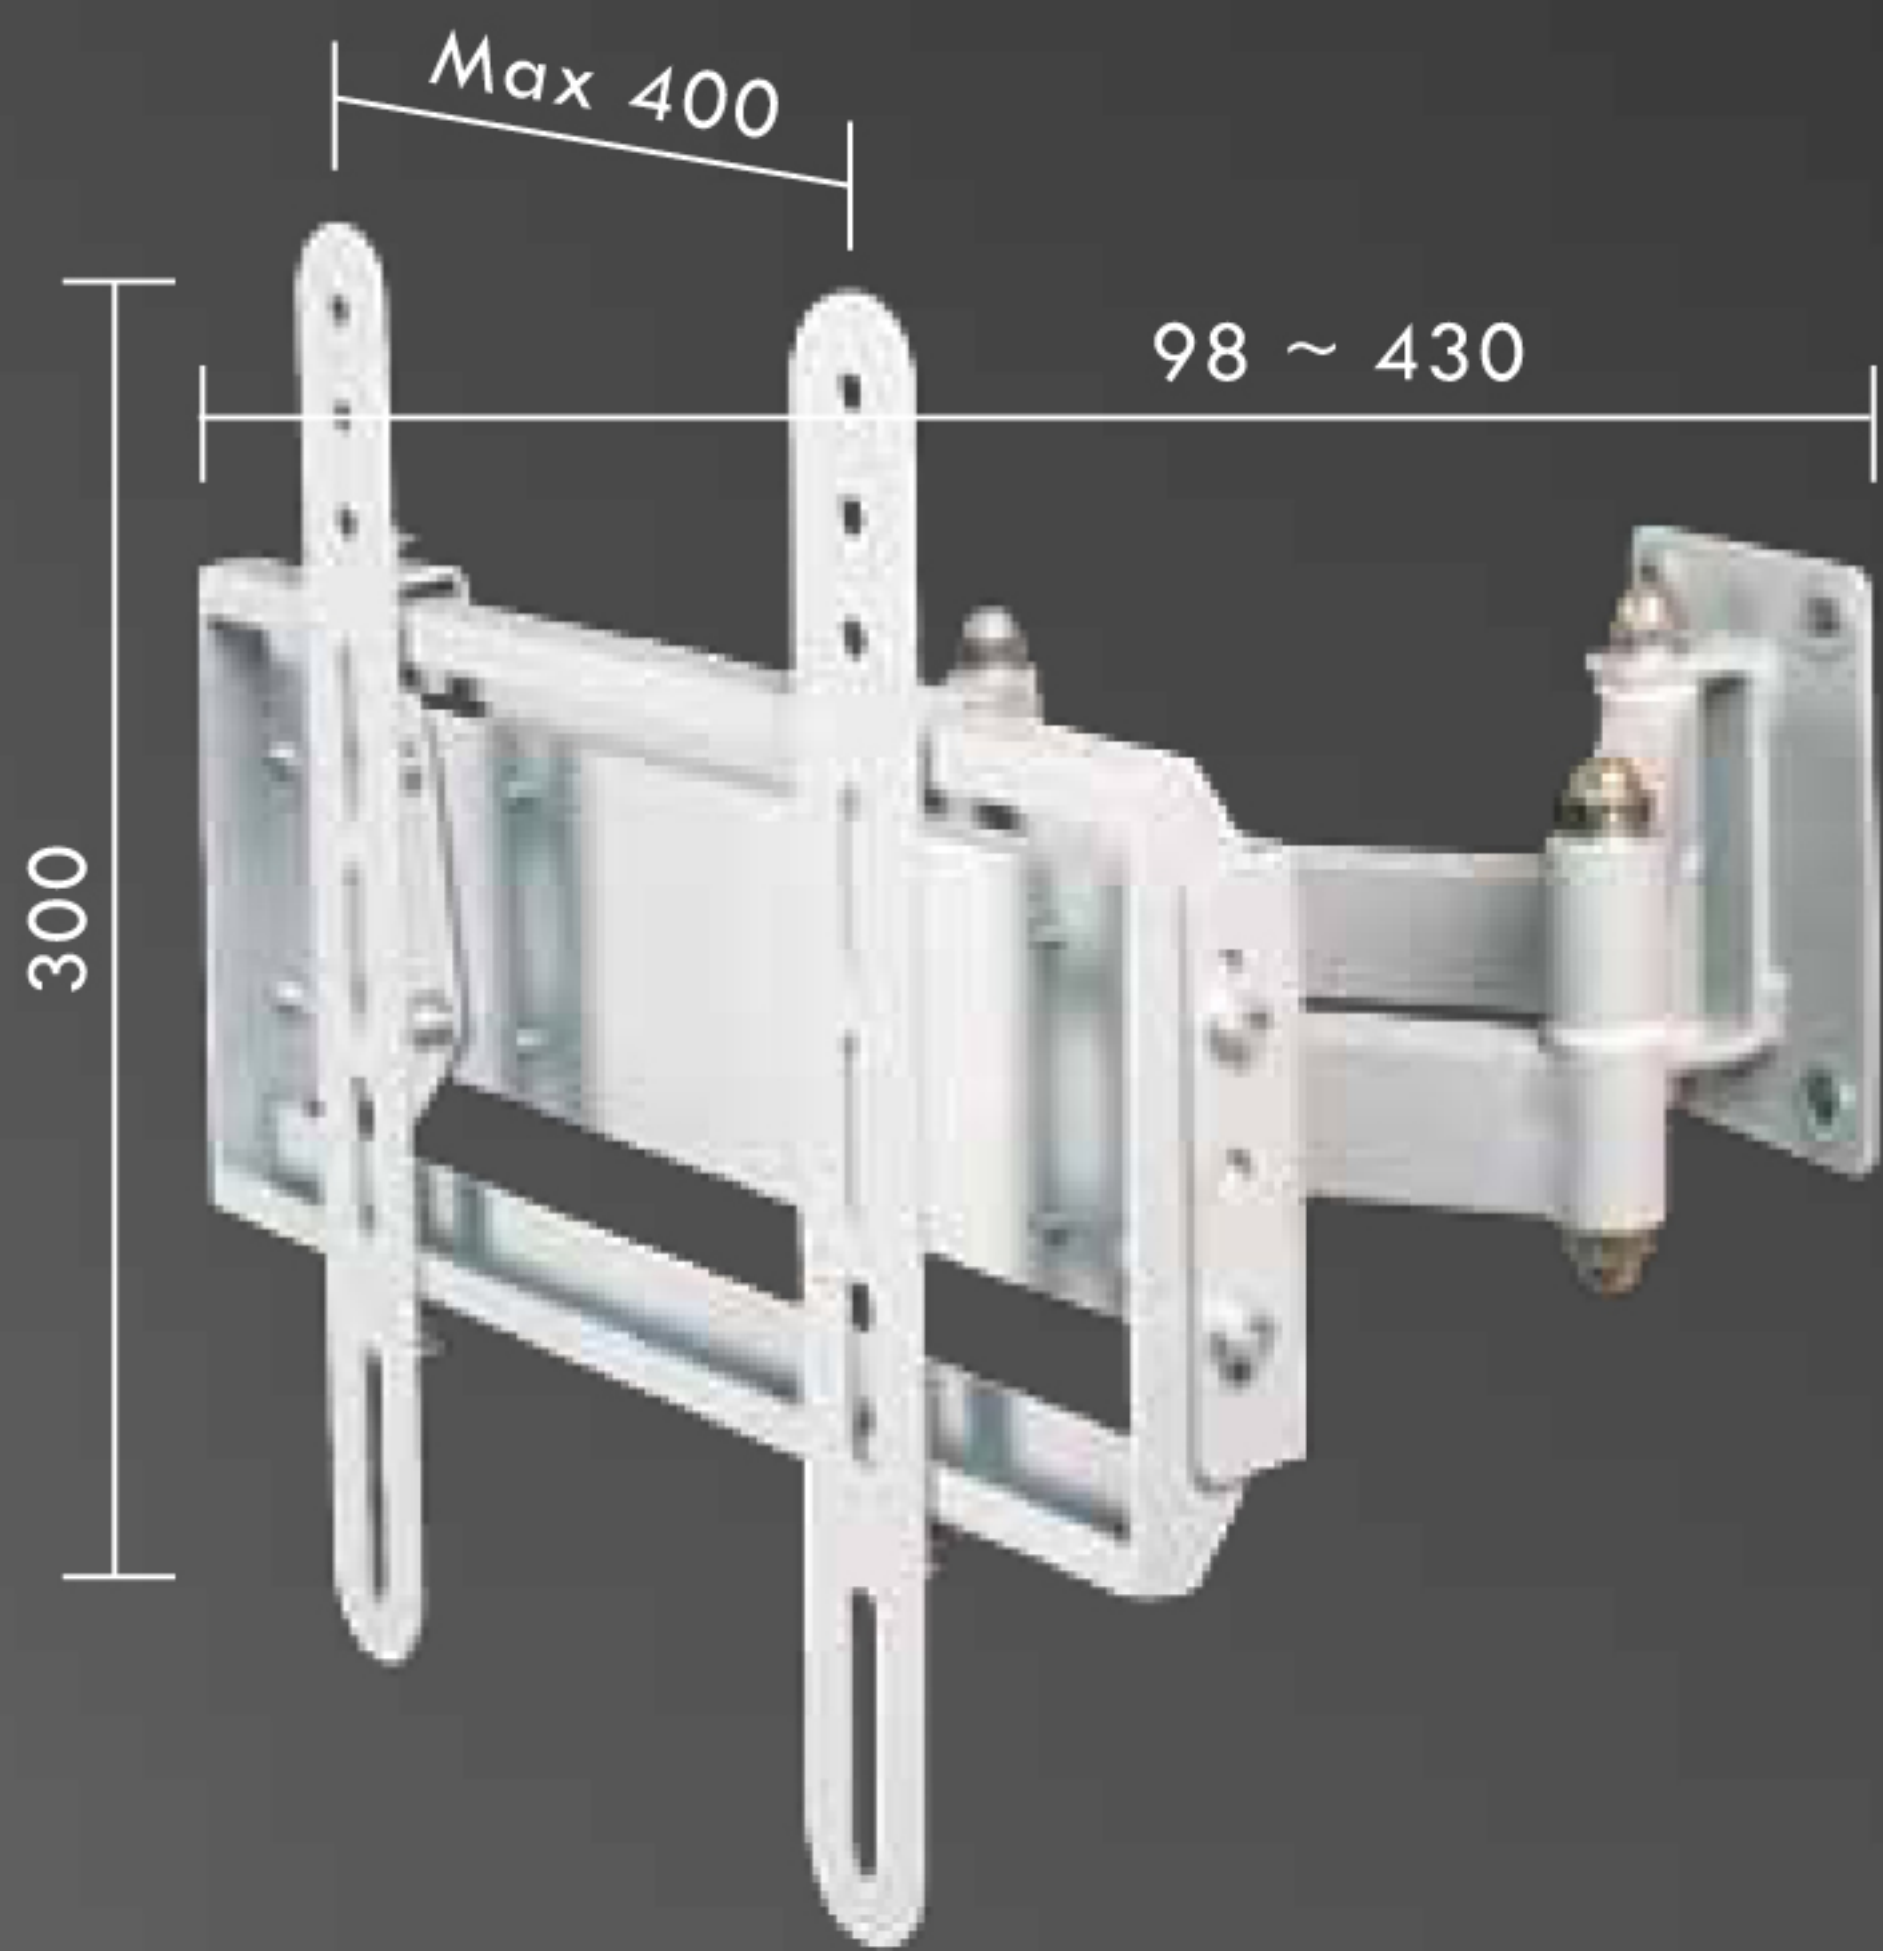

LCD SUPPORT SYSTEM

WL 250 (Anti-theft)
LCD wall support
 VESA 100, 200
 Support most 32" - 40" LCD panel
 Max load 35kg

WL 316 (Foldable)
LCD wall support
 Strong double arm design
 Bi-direction swivel
 Universal mounting hole
 Support most 32" - 40" plasma / LCD panel
 Max load 35kg

WL 305
LCD wall support
 Bi-direction
 VESA 75, 100
 Support most 14" - 22" LCD panel
 Max load 25kg

WL 2637
LCD wall support
 Simple "Hook On" system
 Able to tilt 10° down
 Universal mounting hole
 Support most 32" - 40" LCD panel
 Max load 35kg

WL 211 (Ultra Slim)
LCD wall support
 VESA 100, 200, 300
 Support most 32" - 40" LCD panel
 Max load 35kg

WL 2641
LCD wall support
 Simple "Hook On" system
 Able to tilt 10° down
 Universal mounting hole
 Support most 40" - 50" LCD panel
 Max load 40kg