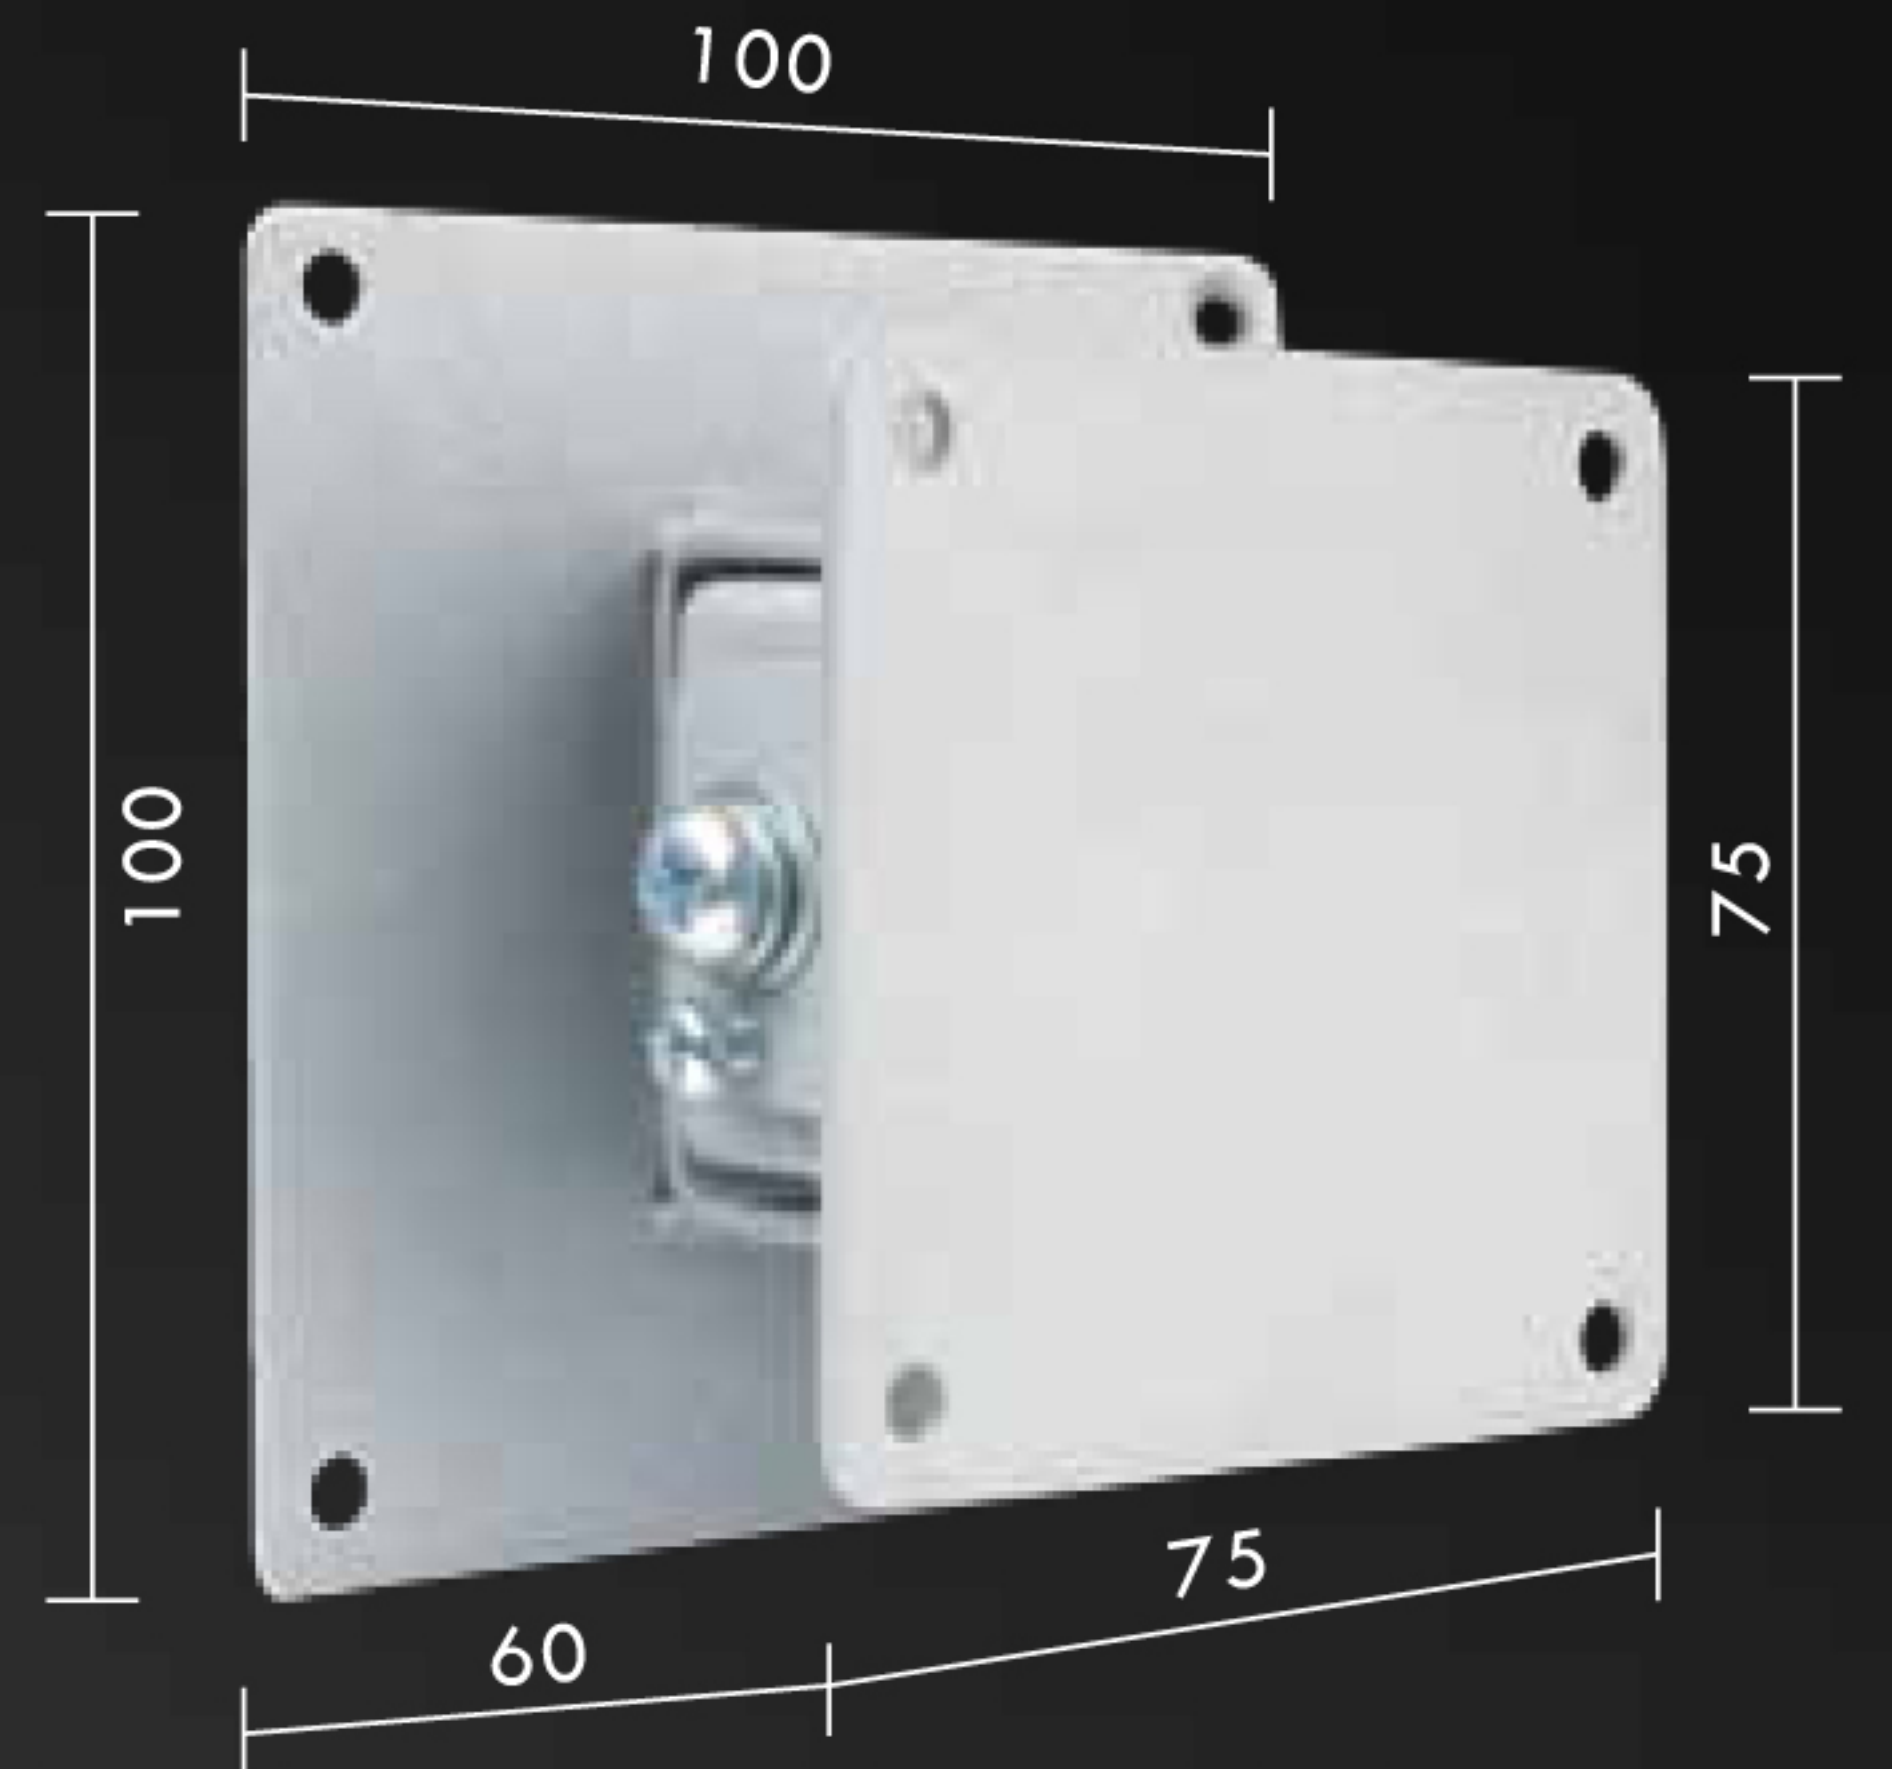

LCD SUPPORT SYSTEM

WL 250 (Anti-theft)
LCD wall support
 VESA 100, 200
 Support most 32" - 40" LCD panel
 Max load 35kg

WL 316 (Foldable)
LCD wall support
 Strong double arm design
 Bi-direction swivel
 Universal mounting hole
 Support most 32" - 40" plasma / LCD panel
 Max load 35kg

WL 305
LCD wall support
 Bi-direction
 VESA 75, 100
 Support most 14" - 22" LCD panel
 Max load 25kg

WL 2637
LCD wall support
 Simple "Hook On" system
 Able to tilt 10° down
 Universal mounting hole
 Support most 32" - 40" LCD panel
 Max load 35kg

WL 211 (Ultra Slim)
LCD wall support
 VESA 100, 200, 300
 Support most 32" - 40" LCD panel
 Max load 35kg

WL 2641
LCD wall support
 Simple "Hook On" system
 Able to tilt 10° down
 Universal mounting hole
 Support most 40" - 50" LCD panel
 Max load 40kg