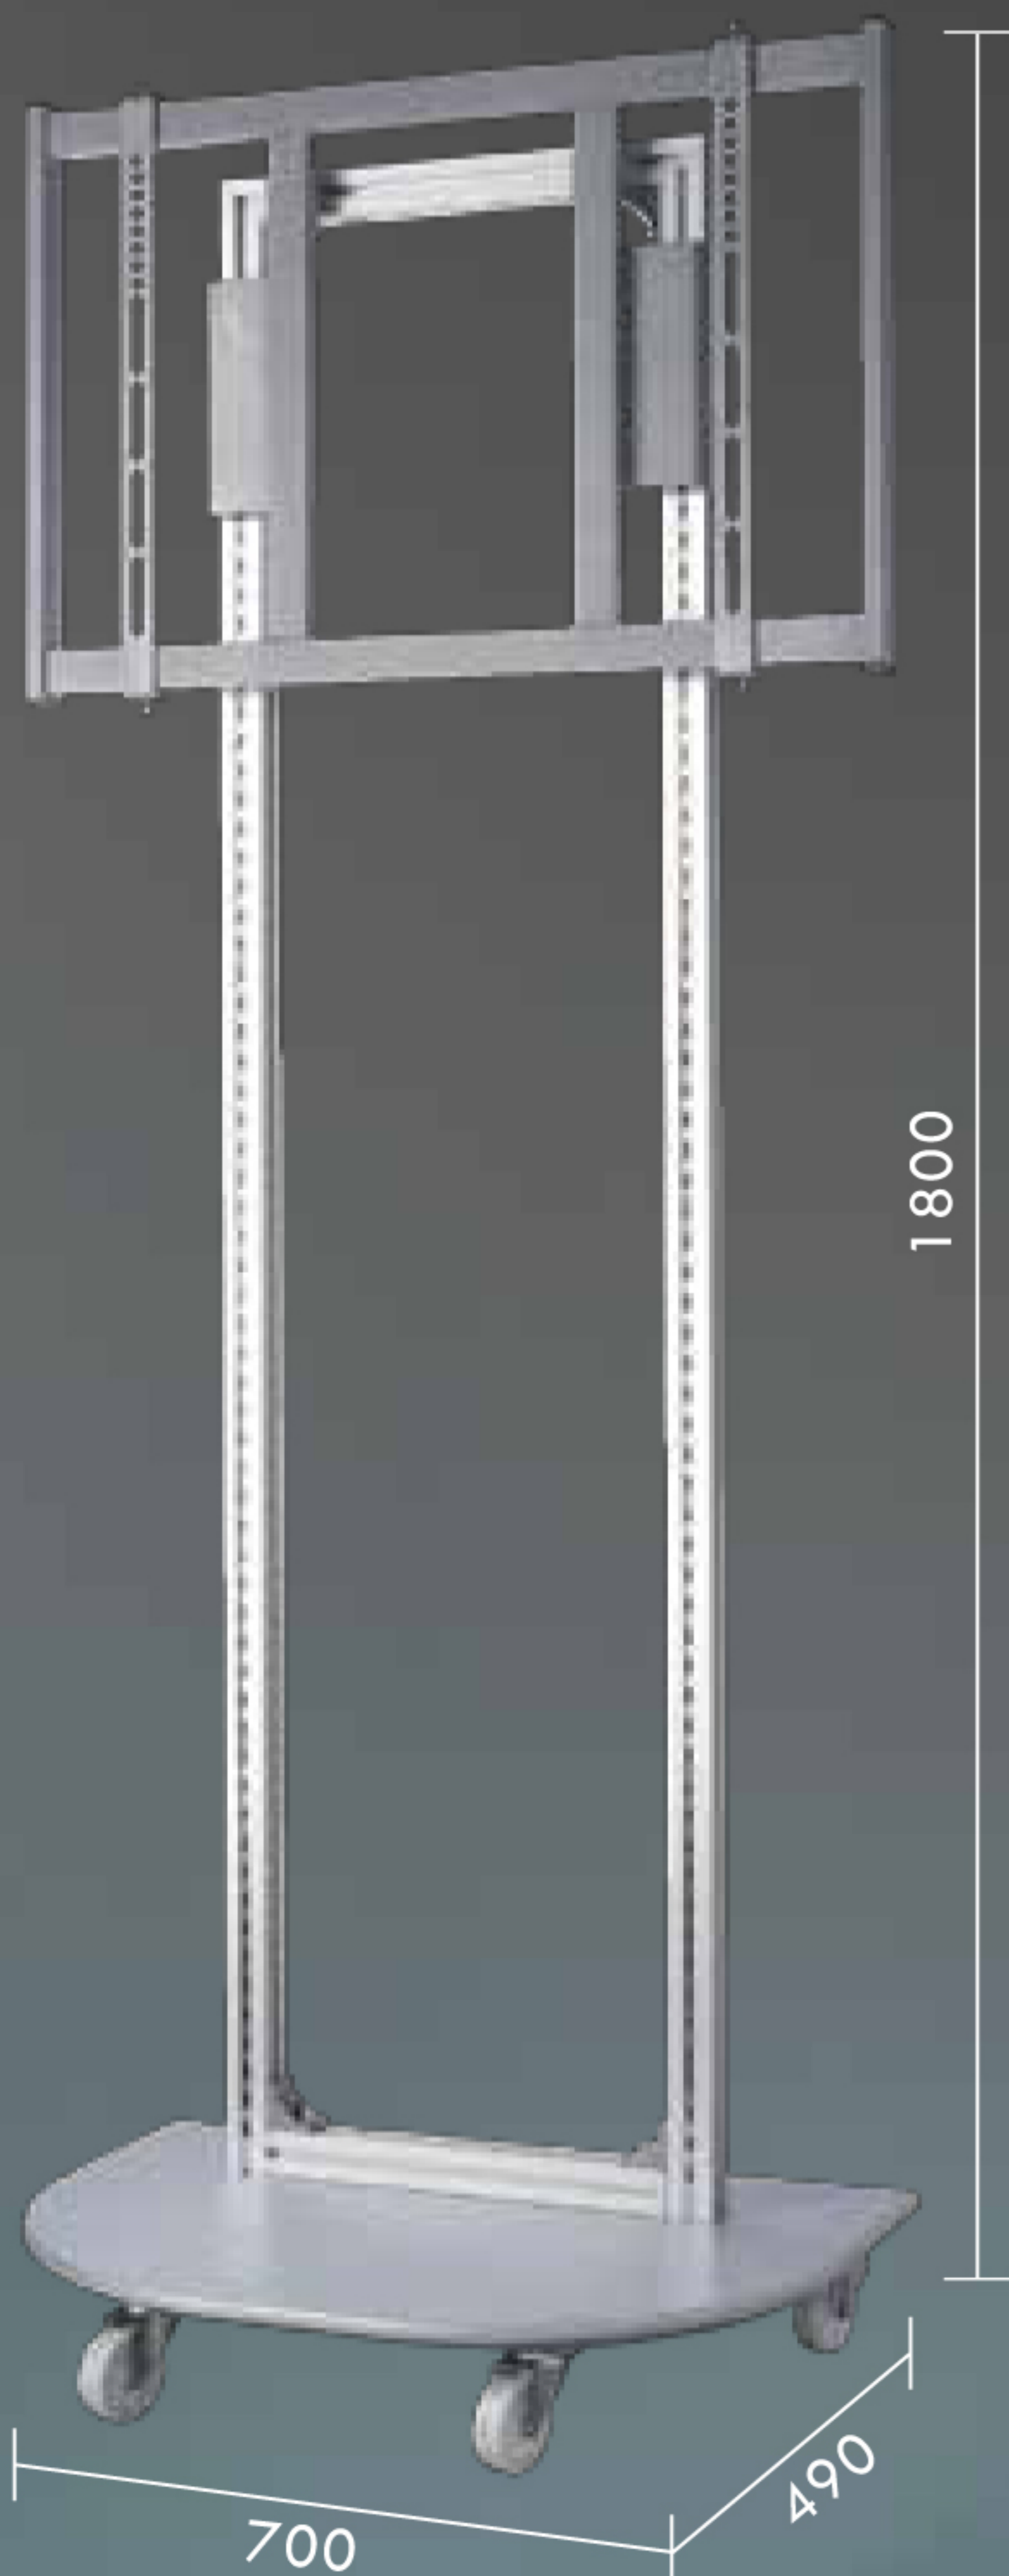

WP 320

Plasma /  
LCD Trolley

## DISPLAY SYSTEM

- Adjustable panel height
- Universal flat mount system
- Support most 37" - 50" plasma / LCD panel
  - Max load 50kg
- Equipment tray available (optional)

WP 800

Plasma /  
LCD Trolley

WP 811

Plasma /  
LCD Trolley

WP 801

Plasma /  
LCD Trolley