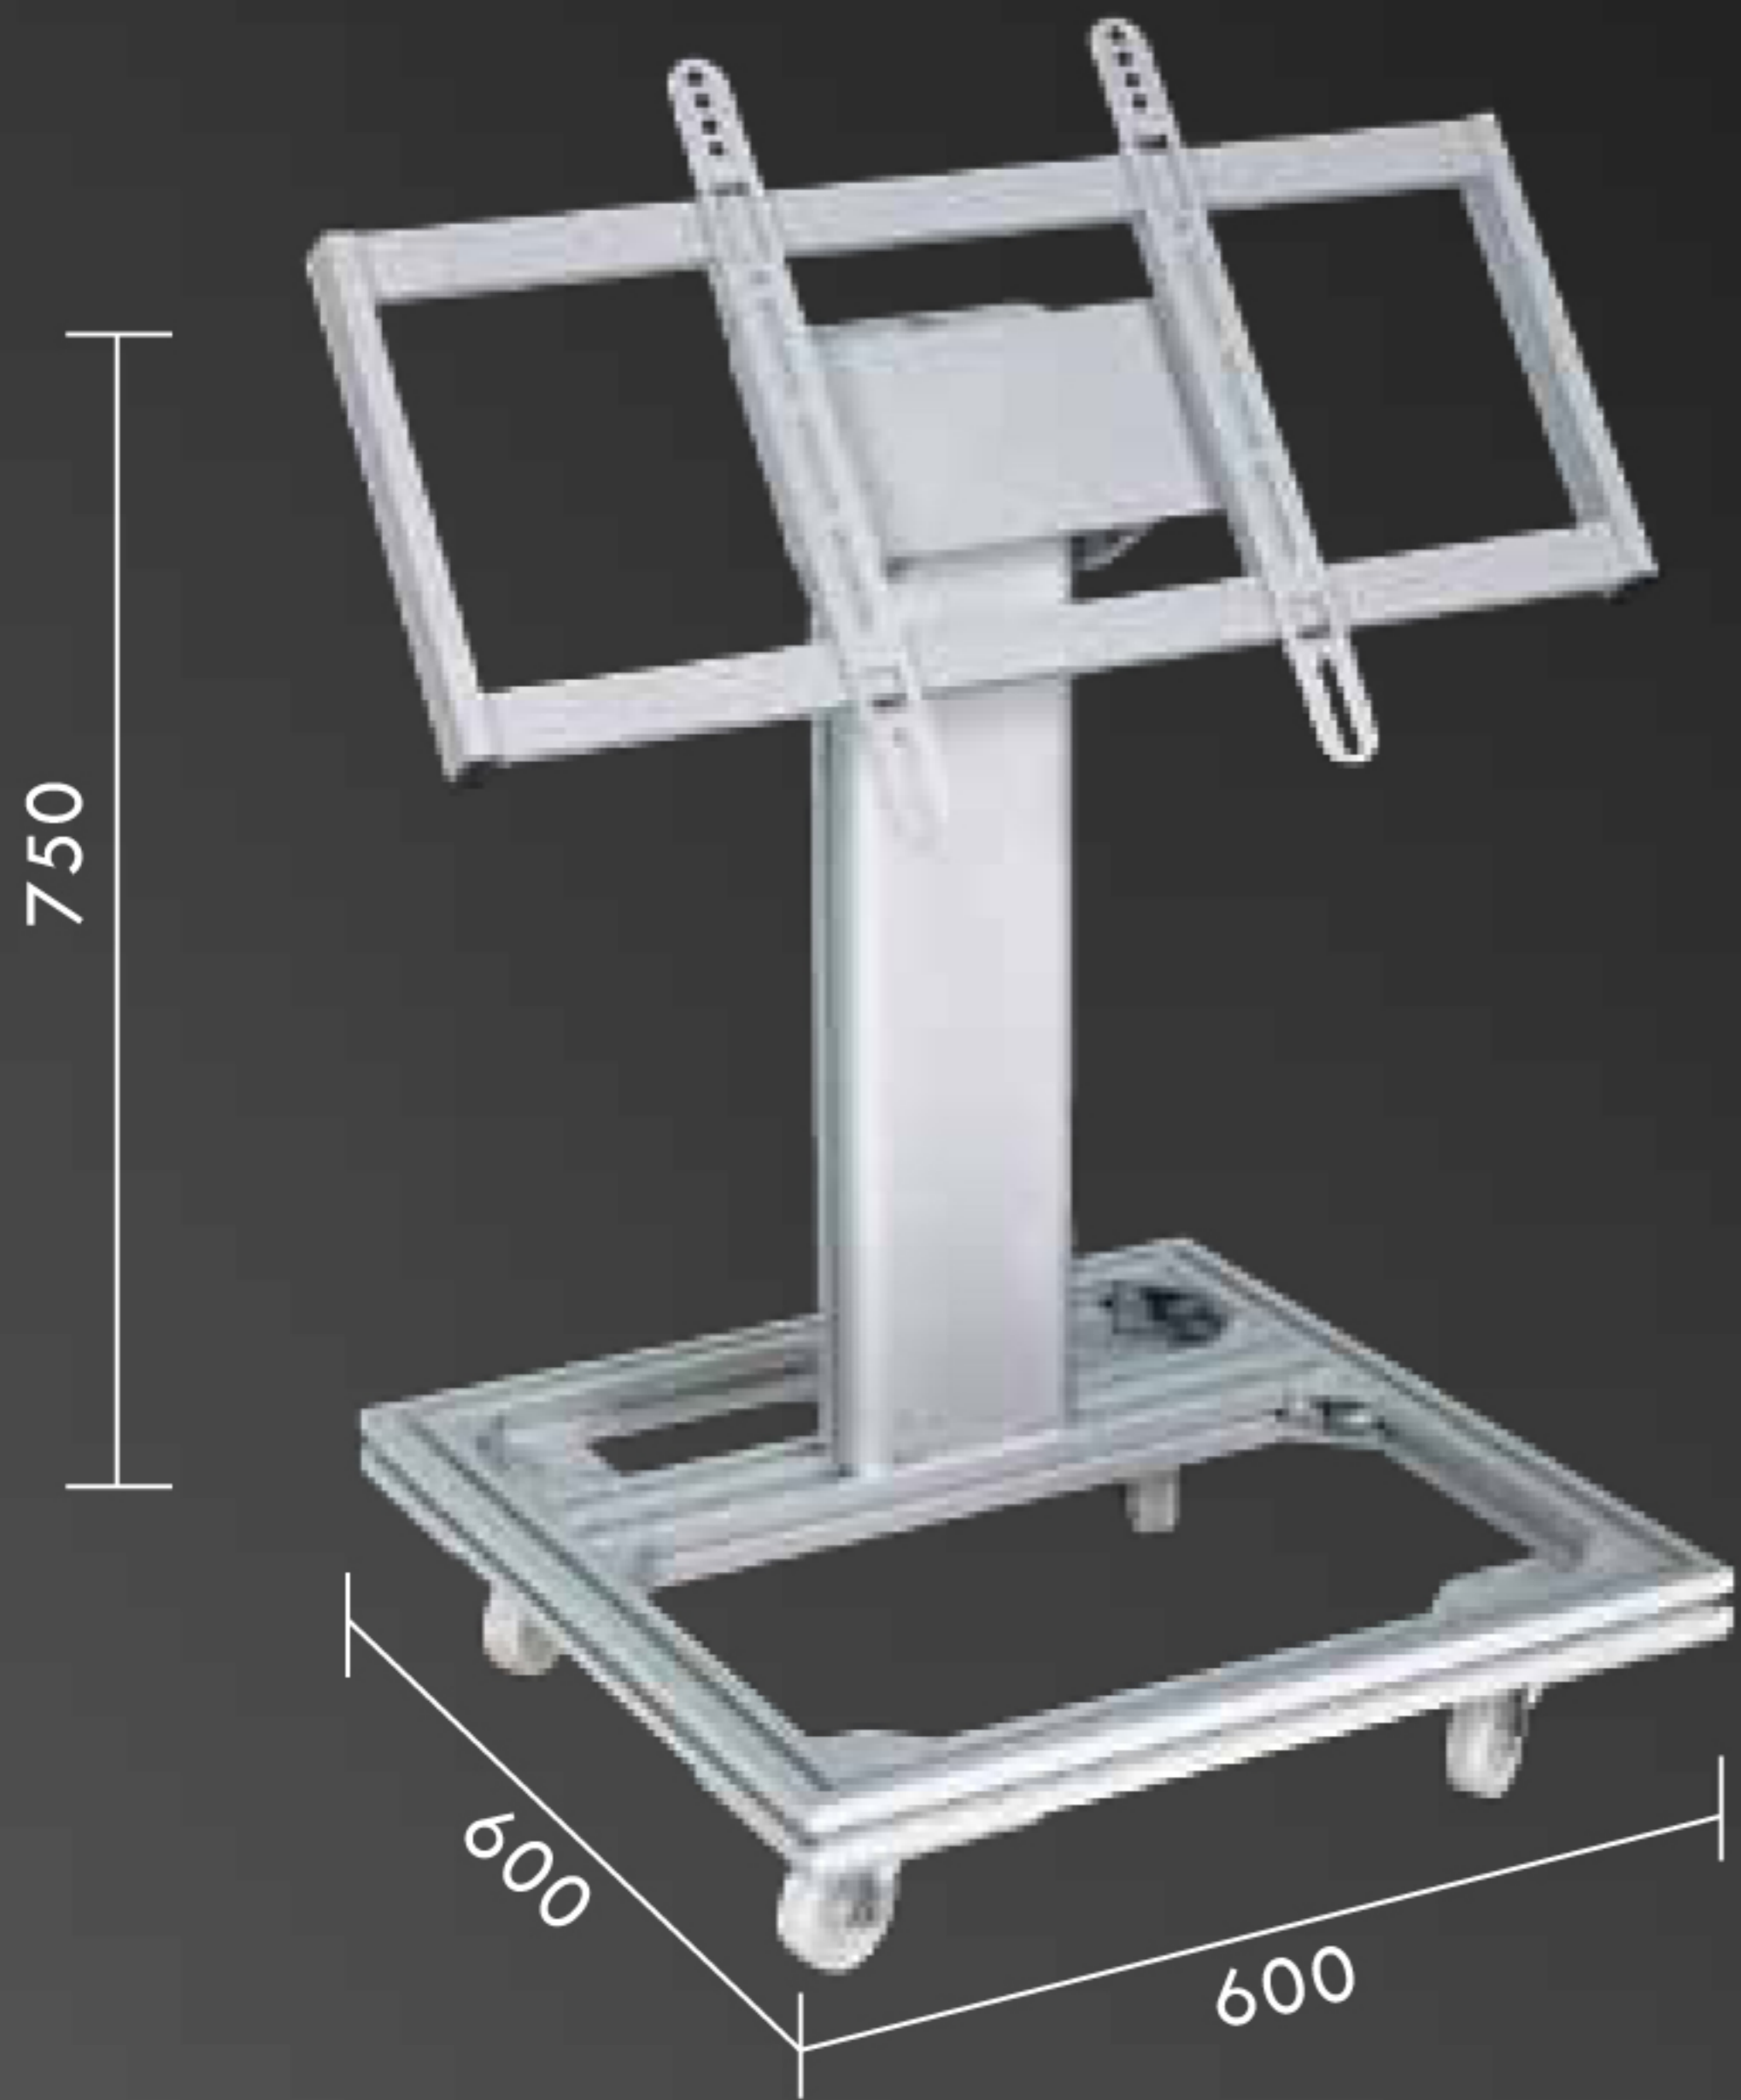

WP 320

Plasma /  
LCD Trolley

## DISPLAY SYSTEM

- Adjustable panel height
- Universal flat mount system
- Support most 37" - 50" plasma / LCD panel
  - Max load 50kg
- Equipment tray available (optional)

WP 800

Plasma /  
LCD Trolley

WP 811

Plasma /  
LCD Trolley

WP 801

Plasma /  
LCD Trolley