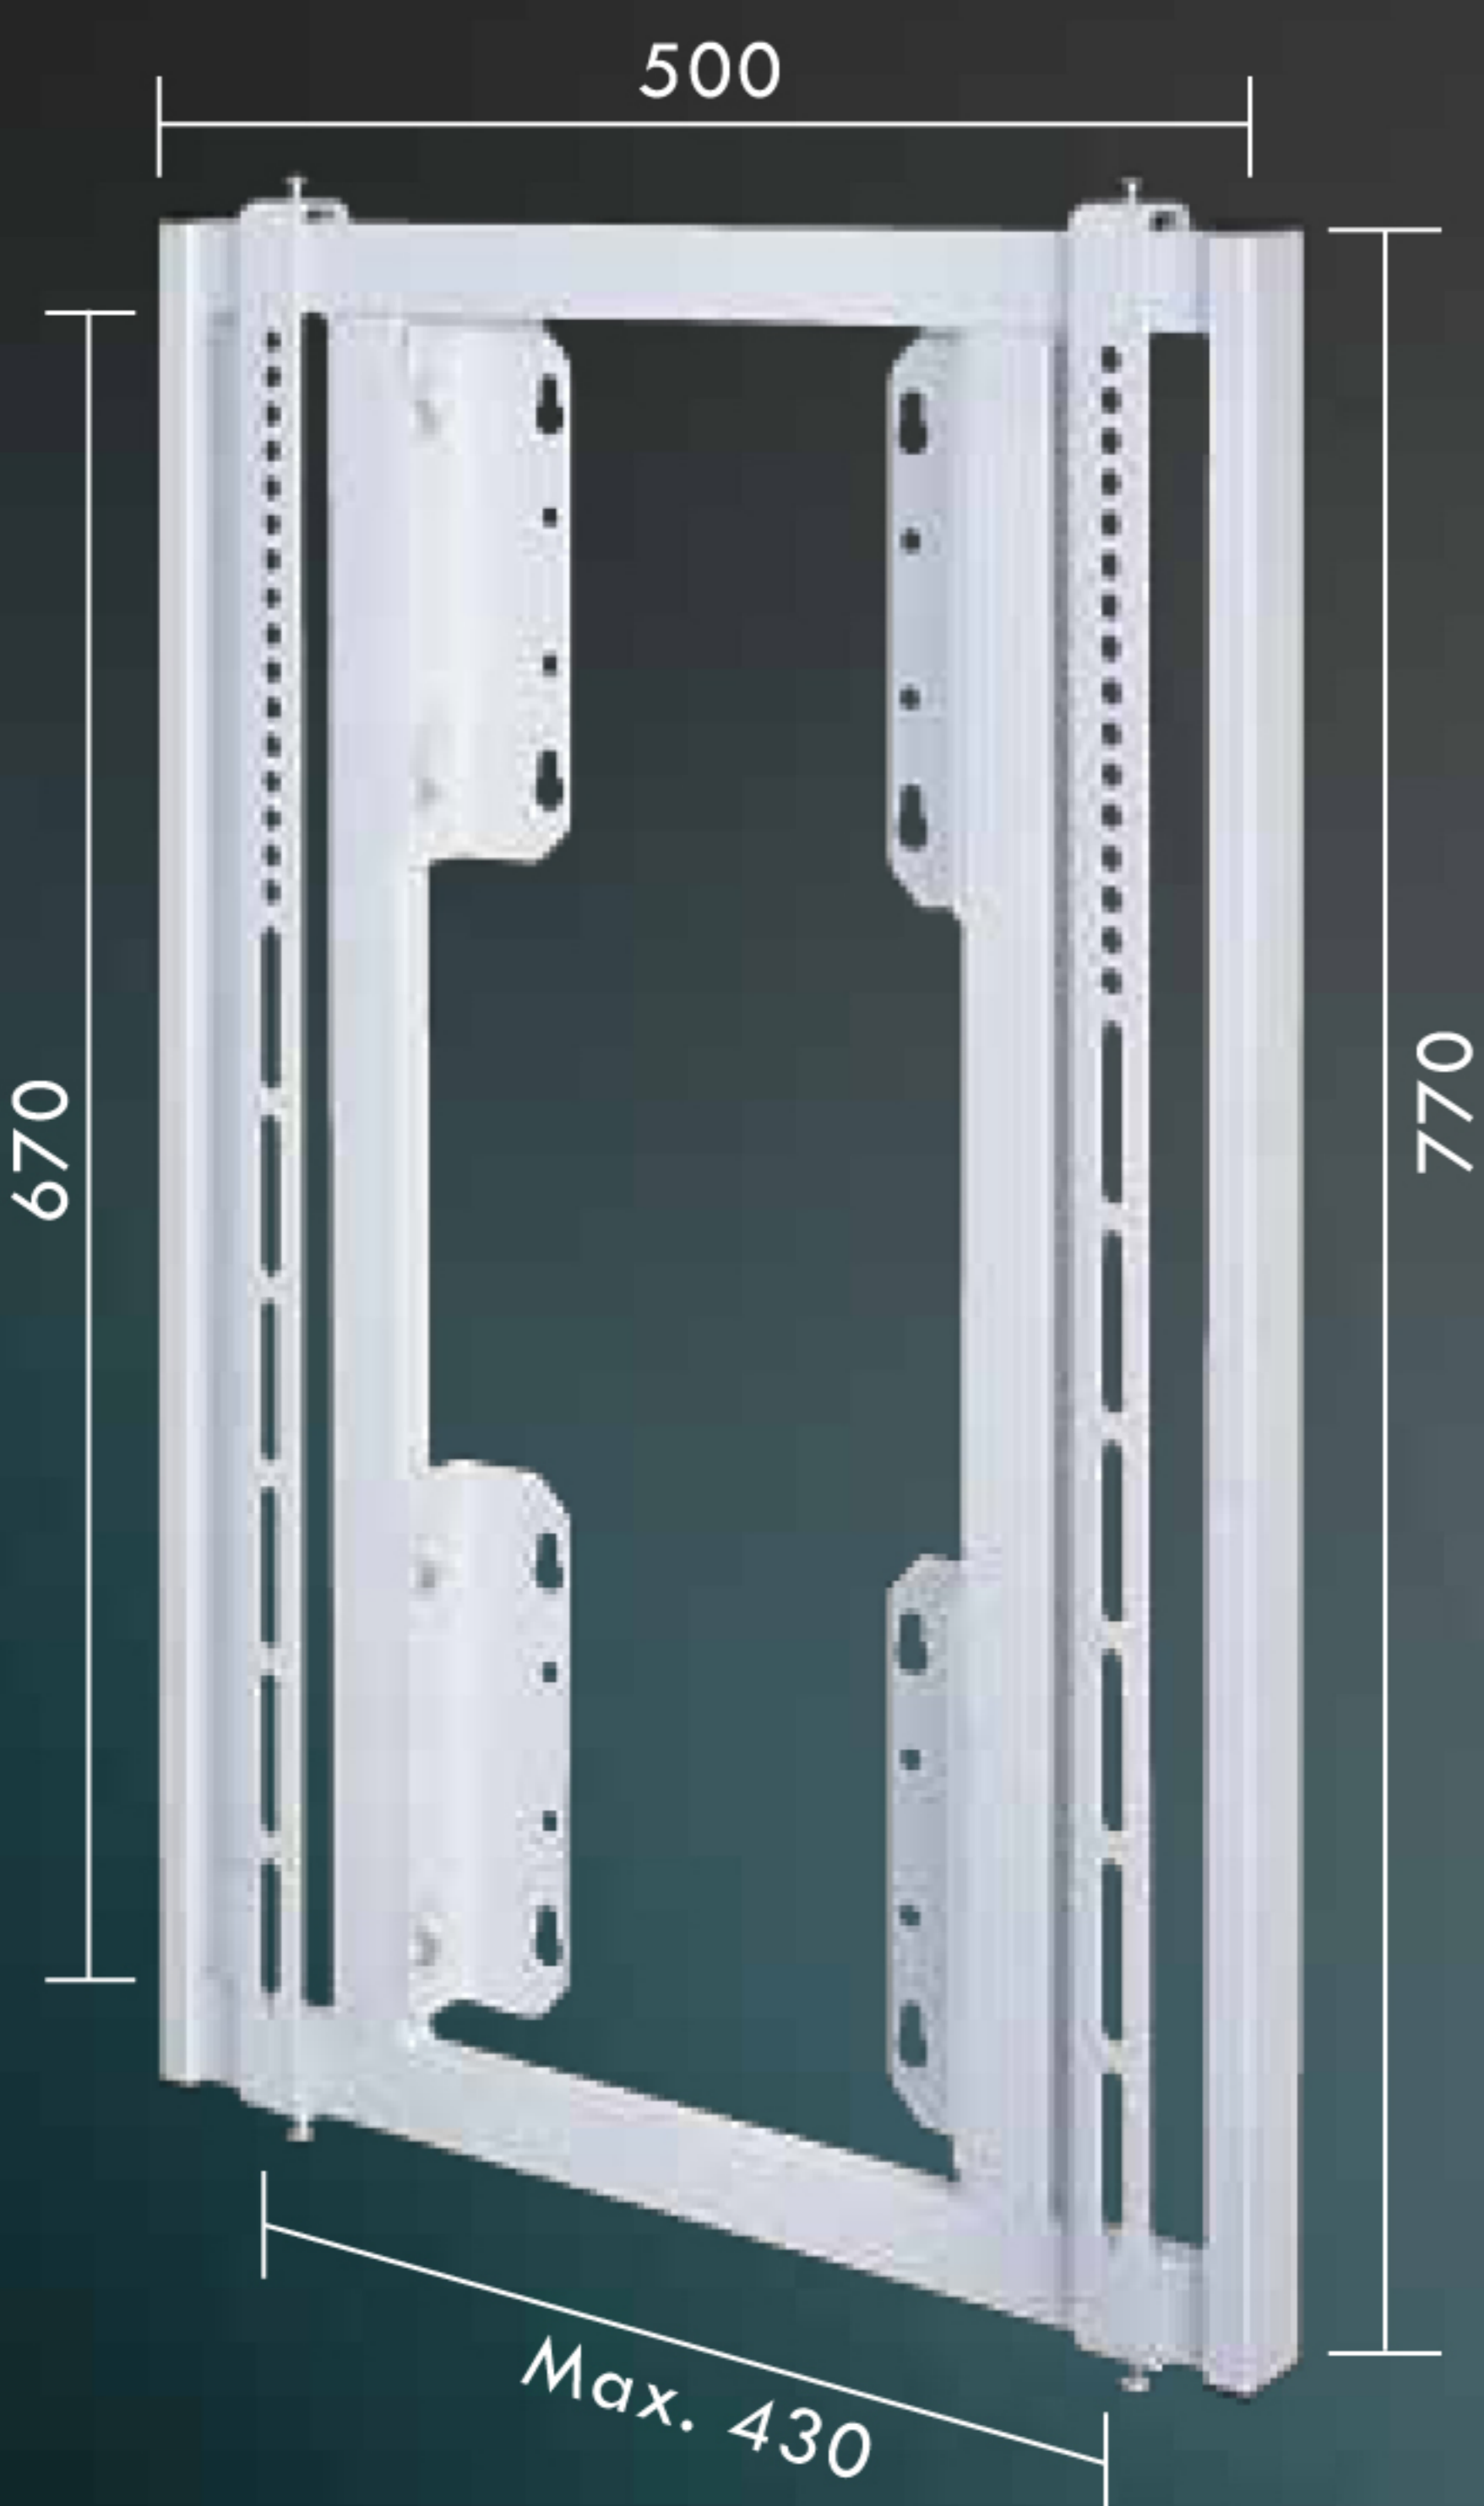

#### Plasma wall support

Simple "Hook On" System  
Universal mounting hole  
Able to tilt 10° down  
Support most 37" - 50" Plasma / LCD  
Max load 50kg

#### Plasma wall support

Strong double arm design  
Bi-direction swivel  
Universal mounting hole  
Support most 37" - 50" Plasma / LCD  
Max load 50kg

#### Plasma wall support

Simple "Hook On" System  
Universal mounting hole  
Support most 55" - 60" Plasma / LCD  
Max load 75kg

#### Plasma wall support

Simple "Hook On" System  
Universal mounting hole  
Support most 37" - 50" Plasma / LCD  
Max load 50kg