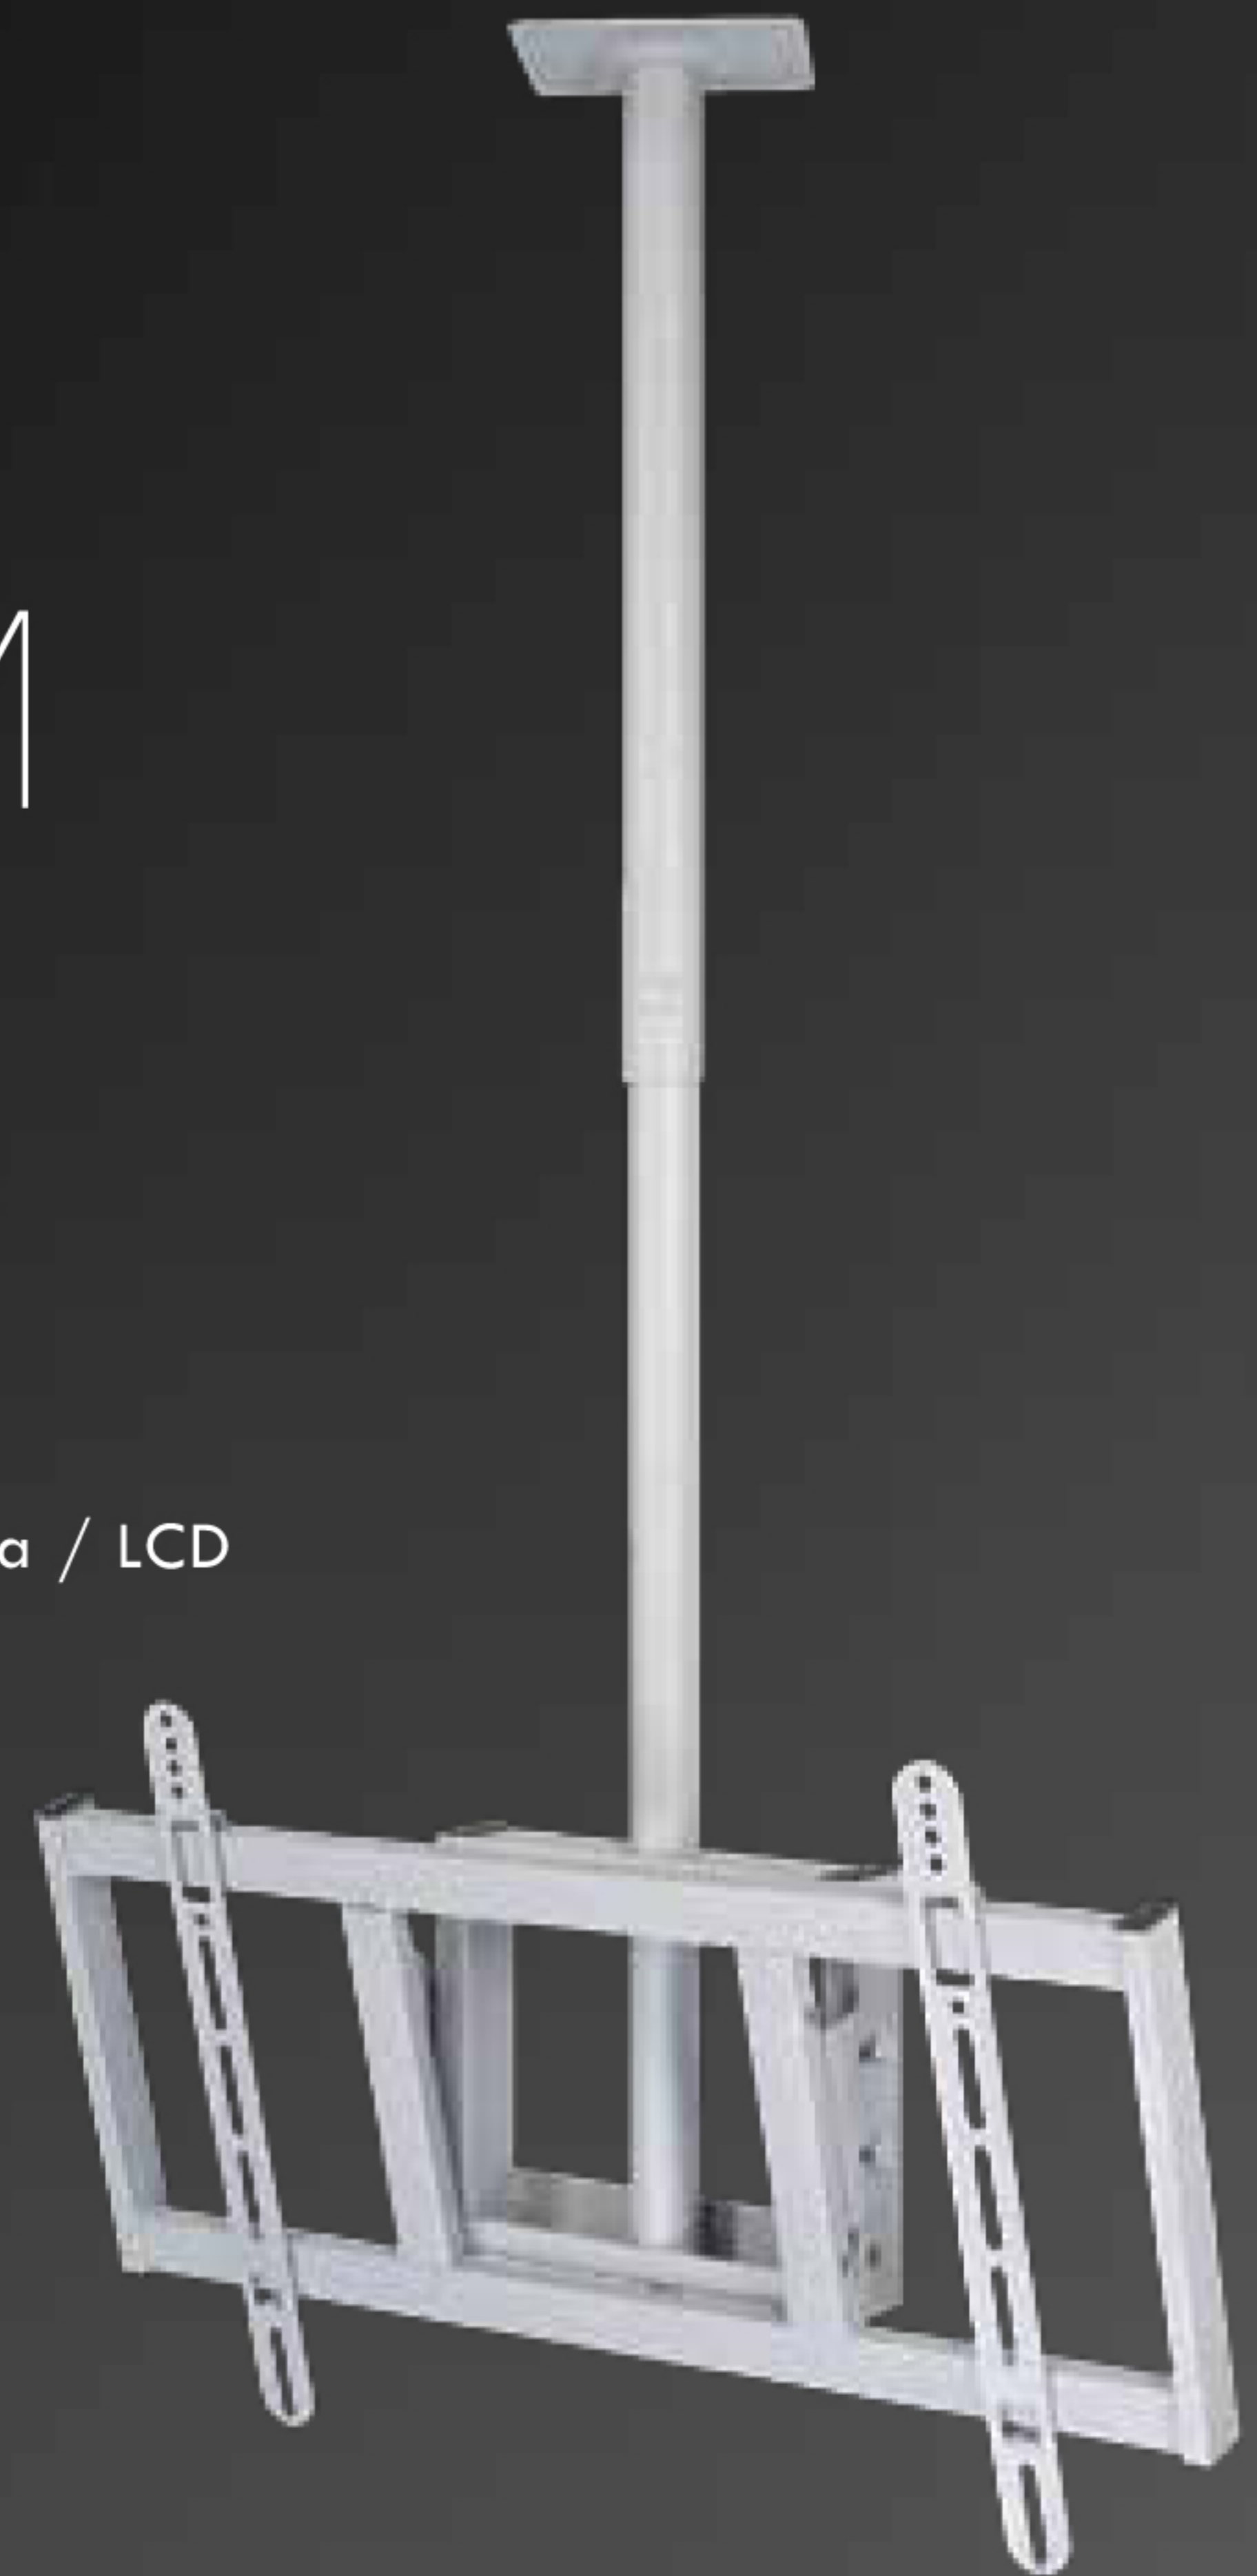

# PLASMA

## SUPPORT SYSTEM

#### Plasma wall support

Simple "Hook On" System  
Universal mounting hole  
Able to tilt 10° down  
Support most 37" - 50" Plasma / LCD  
Max load 50kg

#### Plasma wall support

Strong double arm design  
Bi-direction swivel  
Universal mounting hole  
Support most 37" - 50" Plasma / LCD  
Max load 50kg