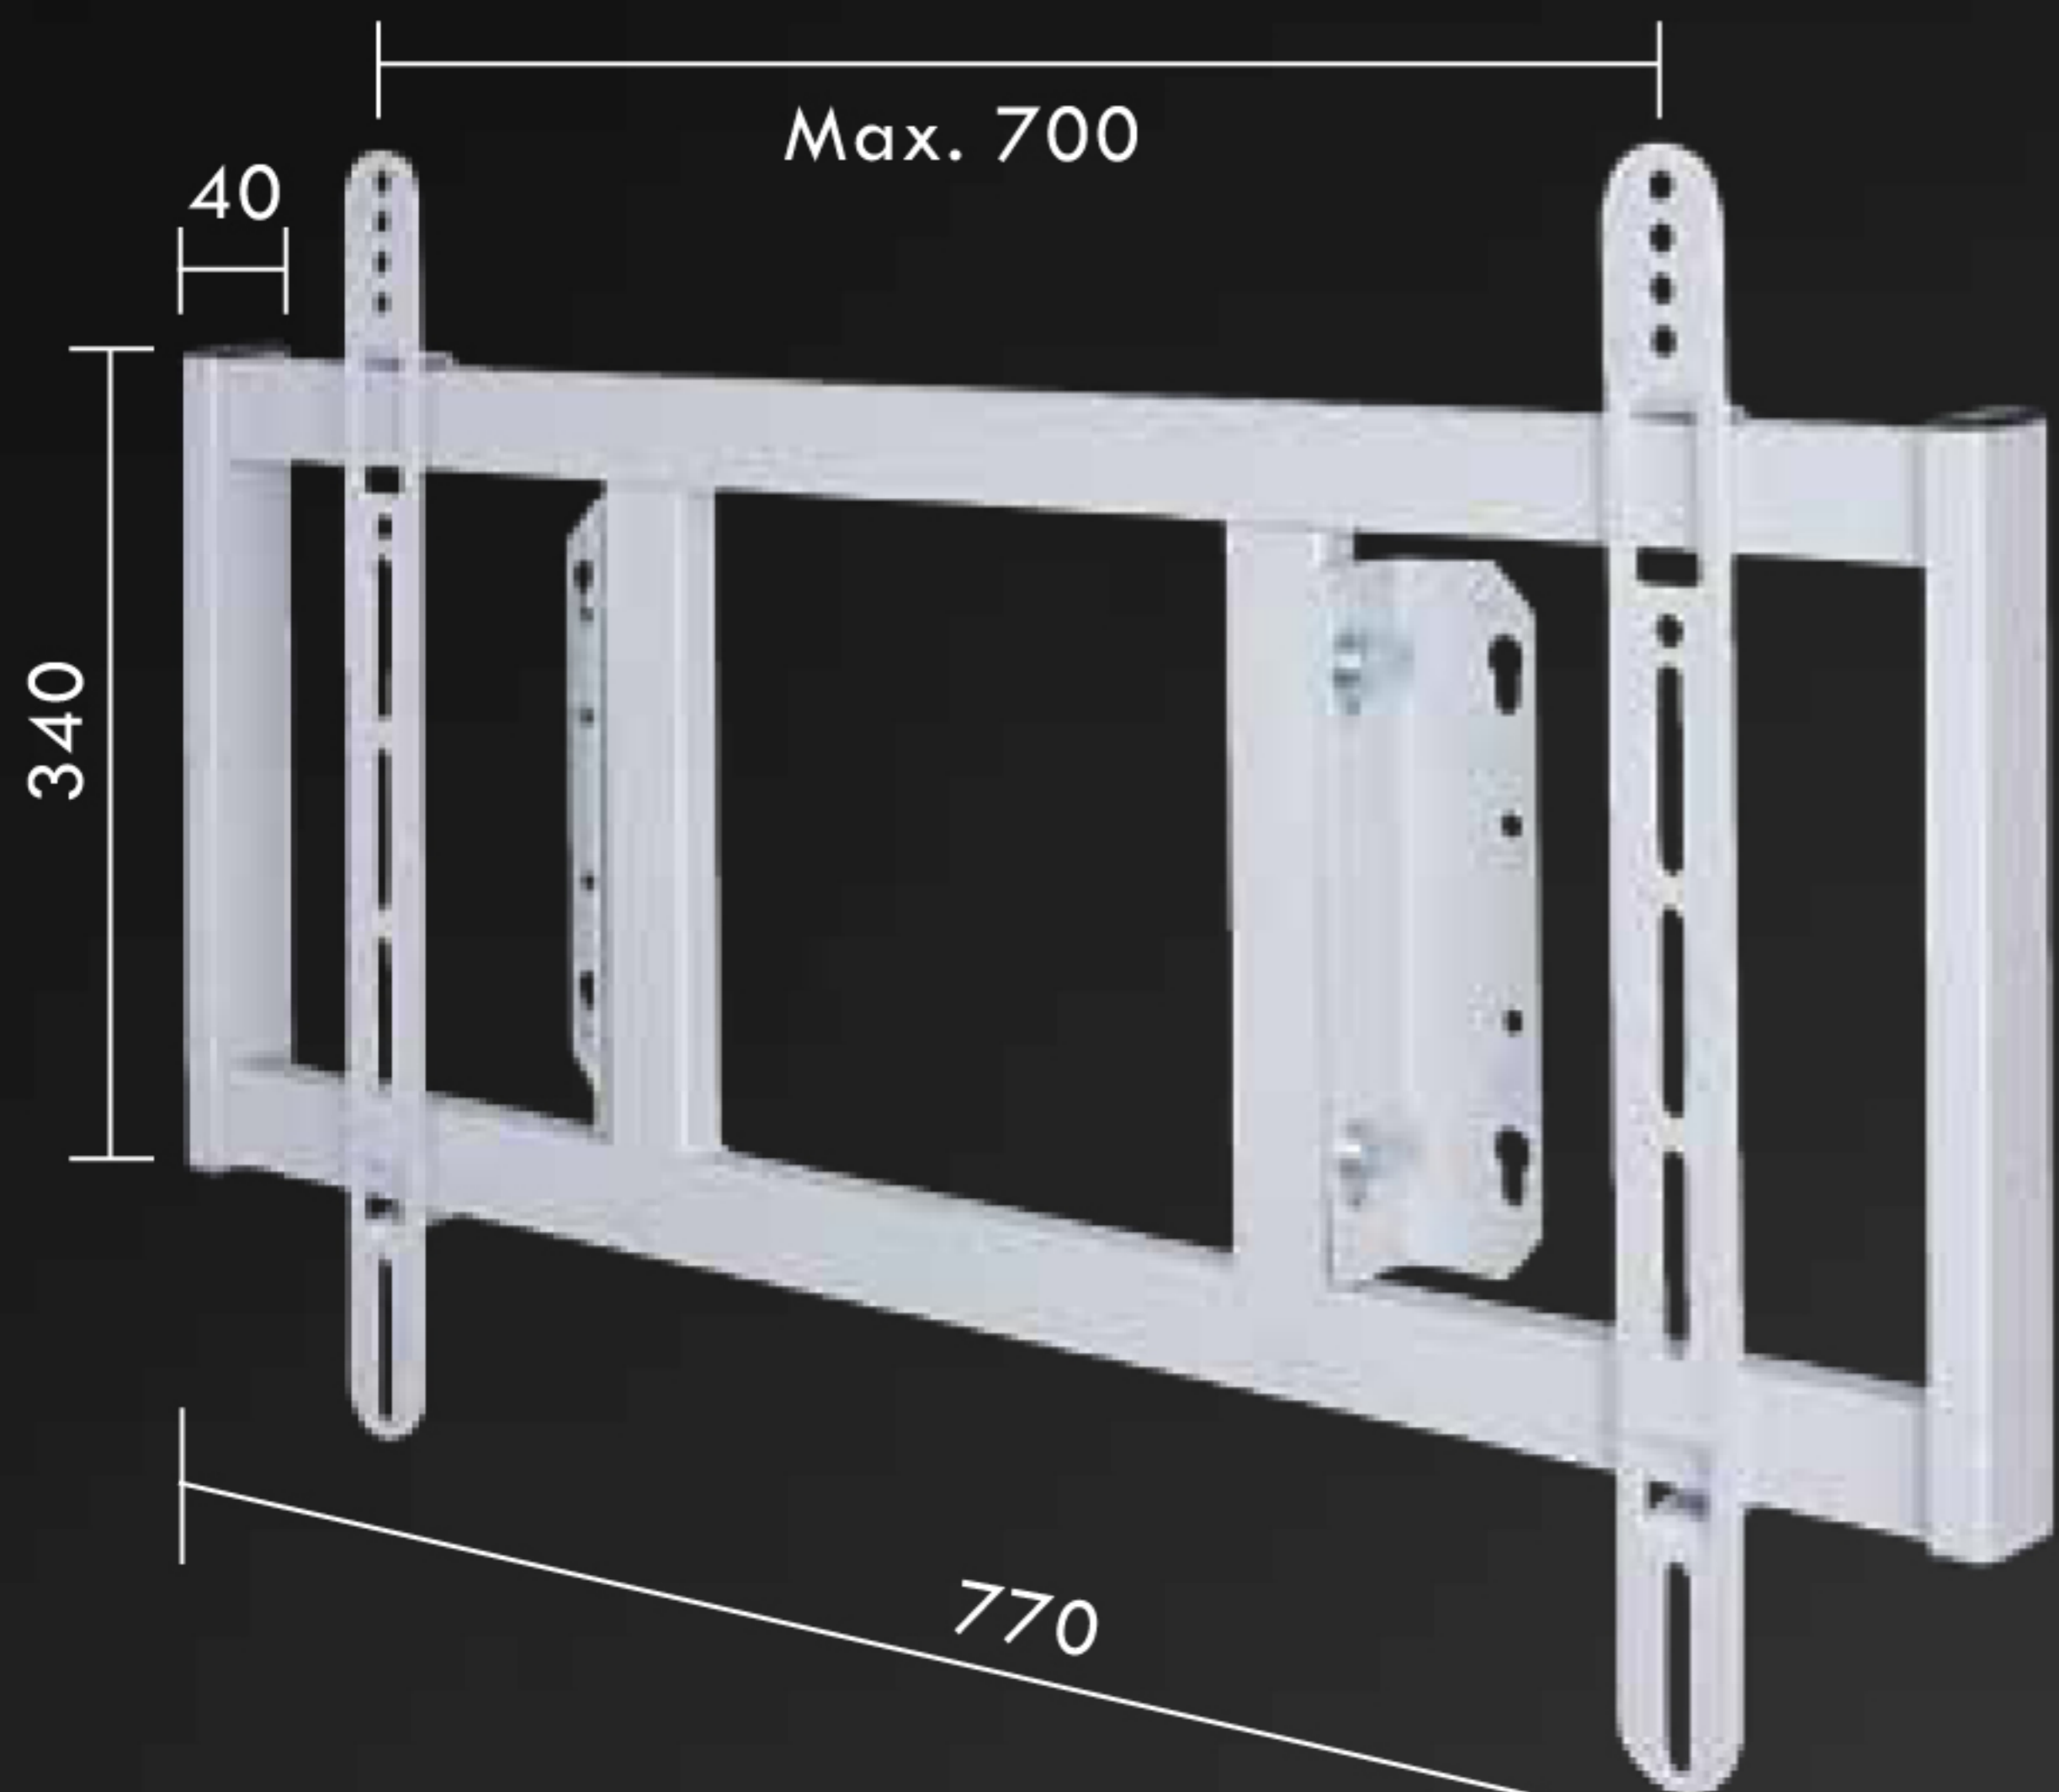

## SUPPORT SYSTEM

#### Plasma wall support

Simple "Hook On" System  
Universal mounting hole  
Able to tilt 10° down  
Support most 37" - 50" Plasma / LCD  
Max load 50kg

#### Plasma wall support

Strong double arm design  
Bi-direction swivel  
Universal mounting hole  
Support most 37" - 50" Plasma / LCD  
Max load 50kg

#### Plasma wall support

Simple "Hook On" System  
Universal mounting hole  
Support most 55" - 60" Plasma / LCD  
Max load 75kg