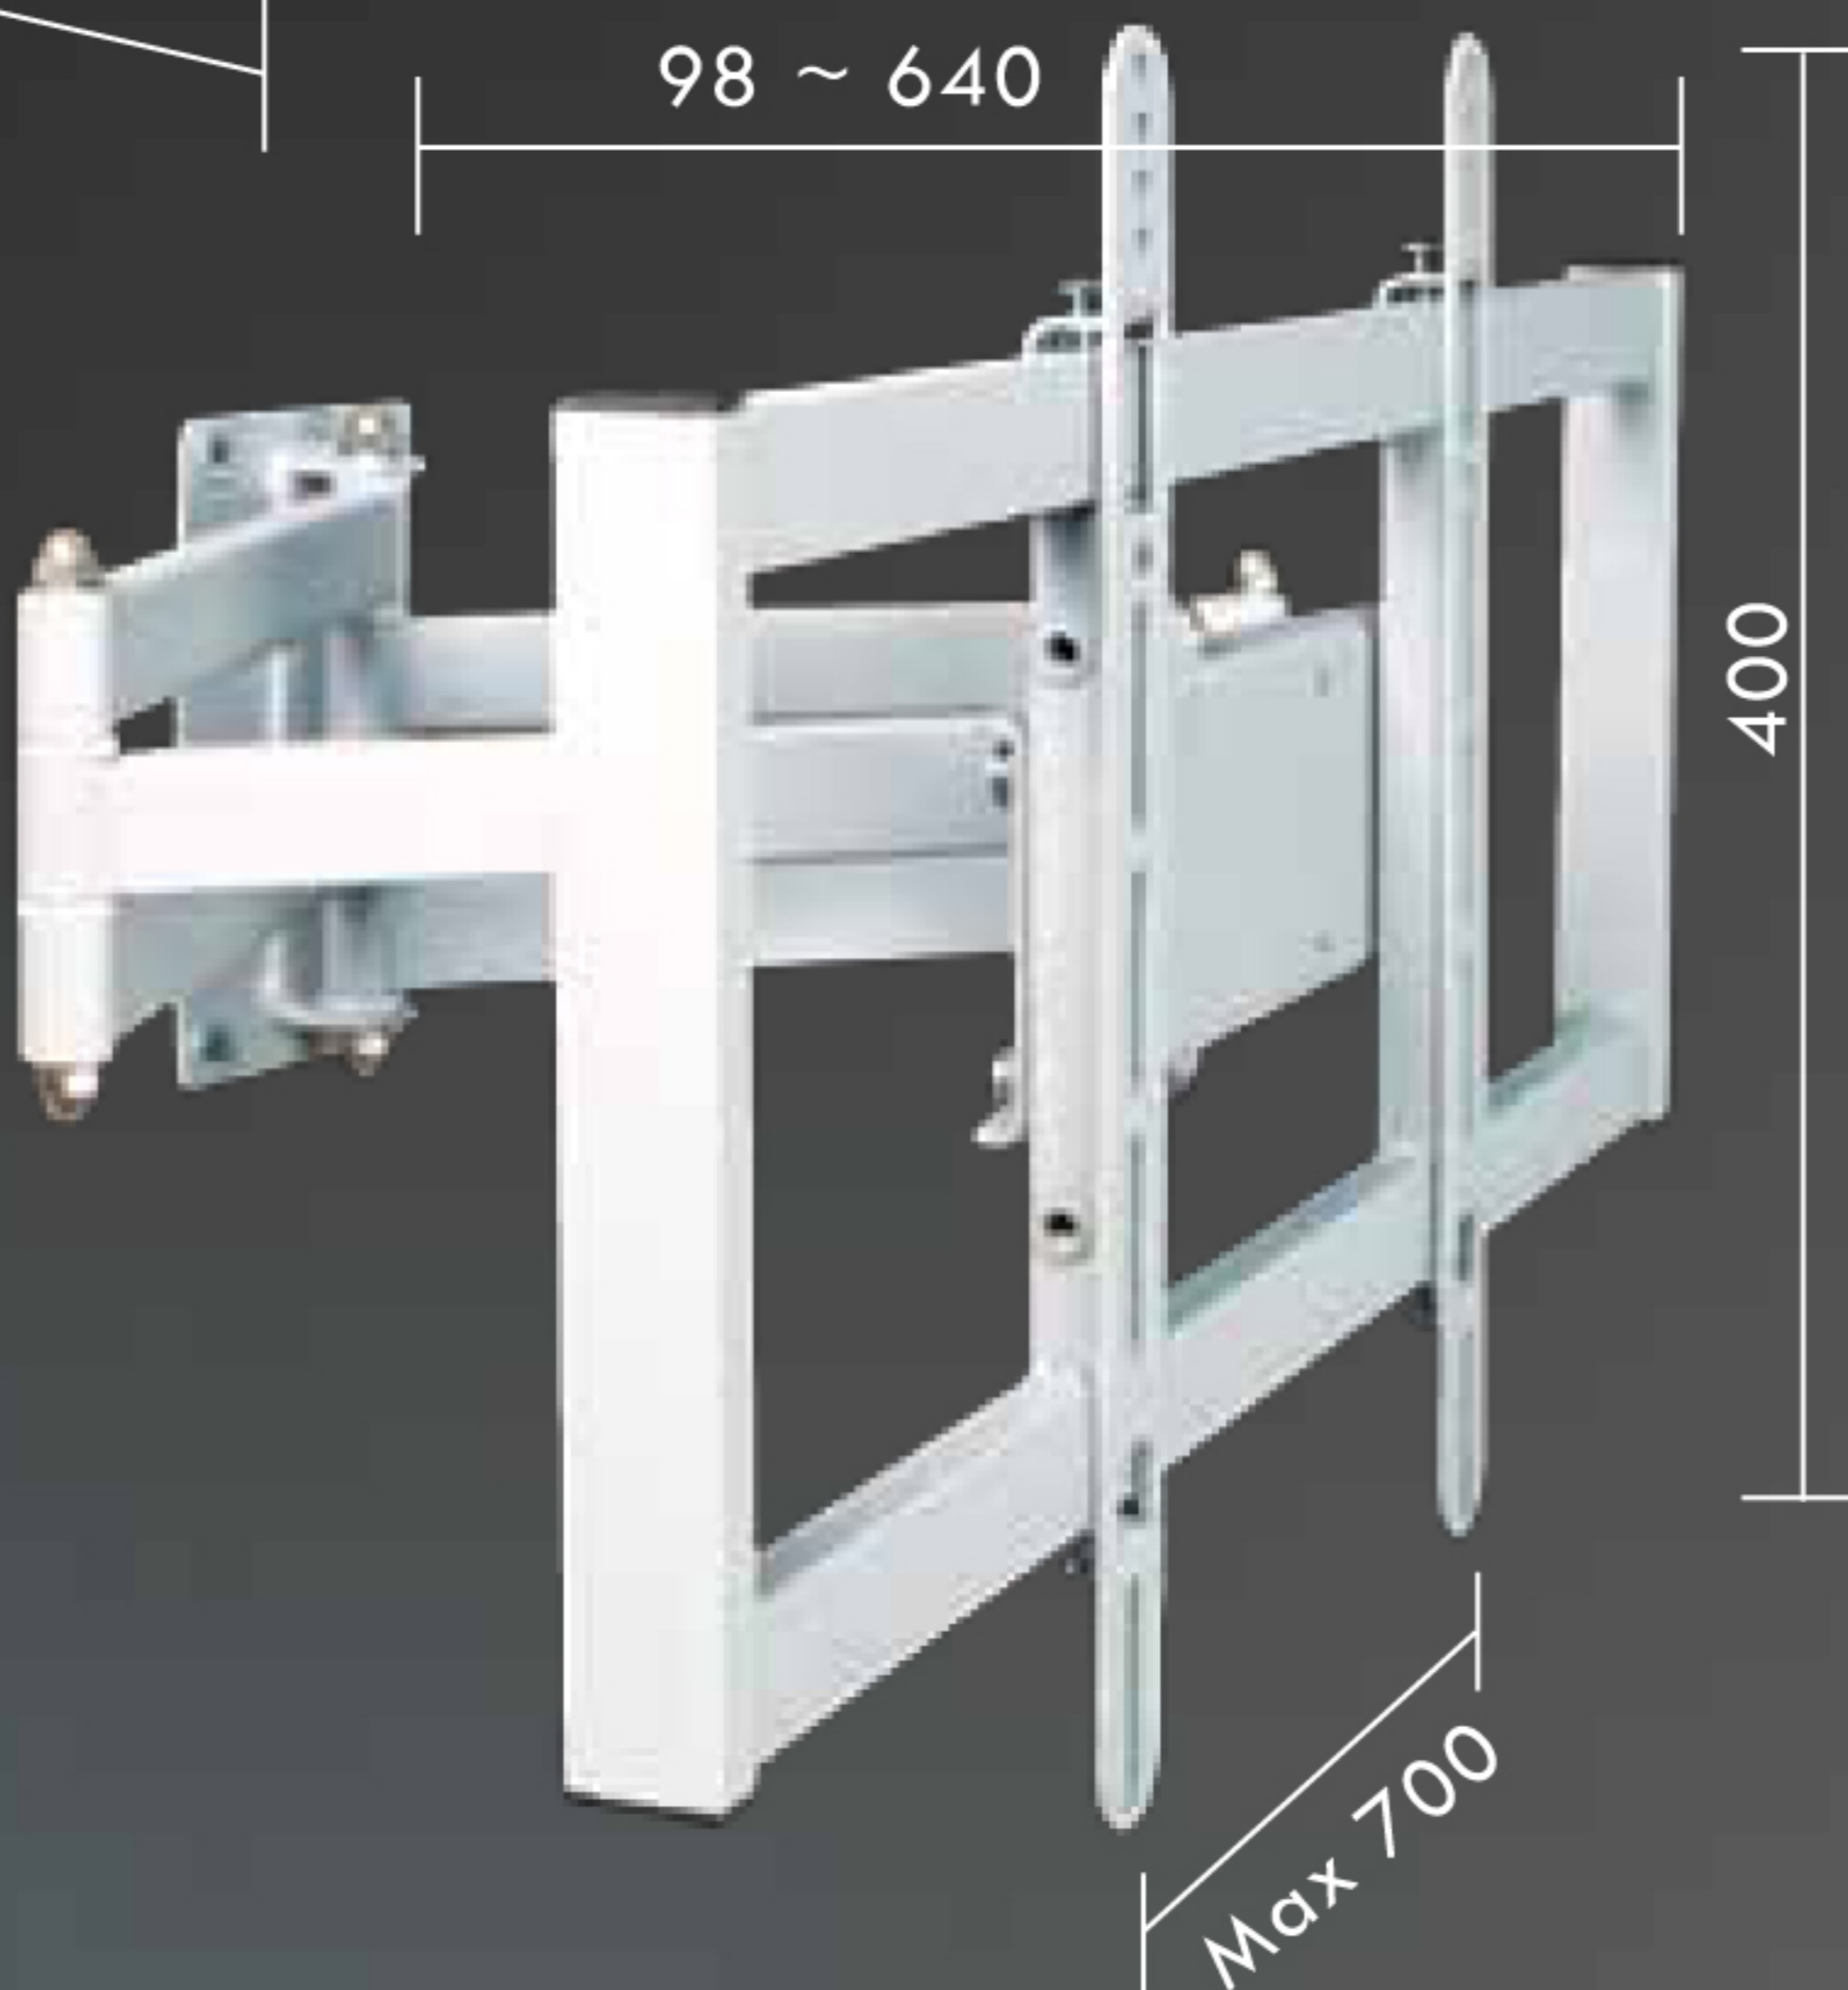

#### Plasma wall support

Simple "Hook On" System  
Universal mounting hole  
Able to tilt 10° down  
Support most 37" - 50" Plasma / LCD  
Max load 50kg

#### Plasma wall support

Strong double arm design  
Bi-direction swivel  
Universal mounting hole  
Support most 37" - 50" Plasma / LCD  
Max load 50kg

#### Plasma wall support

Simple "Hook On" System  
Universal mounting hole  
Support most 55" - 60" Plasma / LCD  
Max load 75kg

#### Plasma wall support

Simple "Hook On" System  
Universal mounting hole  
Support most 37" - 50" Plasma / LCD  
Max load 50kg