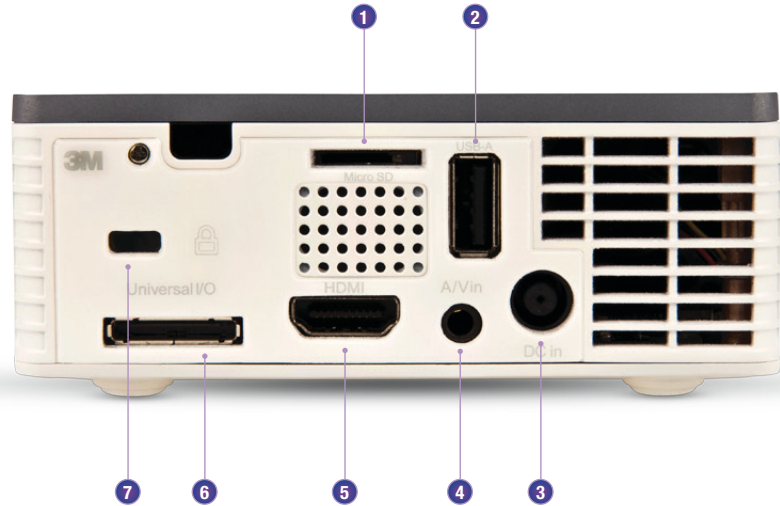

3M™ Mobile Projector MP410

Bright, shiny and incredibly tiny.

At only 4" x 4" x 1.7", the palm-sized Mobile Projector MP410 is our brightest portable projector. Plug it in and show your presentation from the projector itself or connect with laptops, tablets, smartphones and more. It even includes the option to connect wirelessly* to your computer, making it possible to present at a moment's notice. Perfect for presenting to large groups.

3M

3M™ Mobile Projector MP410

Connections

- 1 microSD™ card slot
- 2 USB Type A connector
- 3 DC input connector
- 4 Audio/Video input connector
- 5 HDMI connector
- 6 Universal I/O connector
- 7 Security cable slot

Compatibility

+ Compatible with notebooks, laptops, tablets, virtually any smartphone

Connect Wirelessly

3M™ USB Wireless for 3M MP410

Model: USBW410

78-6972-0104-0; catalog # USBW410

Wirelessly transfer content directly from smartphones (Android™ and iPhone®), tablets and laptops. It also allows you to connect up to 30 PCs to the projector at one time.