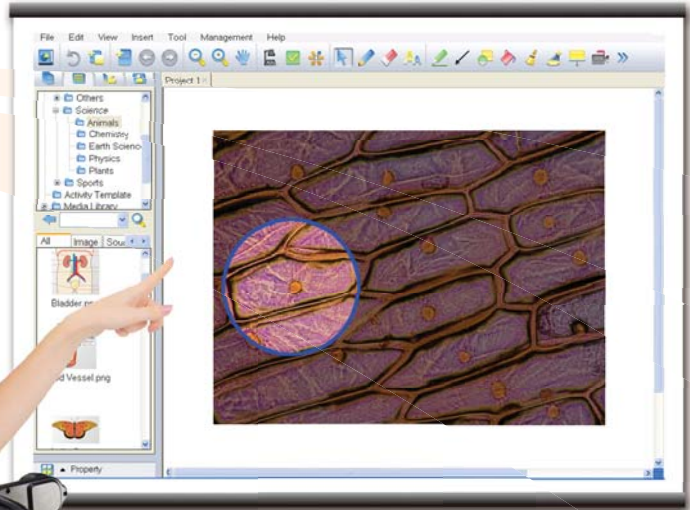

3.2M Sensor

Vivid Images

3.2-Megapixel camera sensor captures vivid images of documents, 3D objects, and live movements.

Zoom In All You Can!

Swiftly magnify minute details up to 16X.

Auto Image

Instantly clear up your image with one-touch Auto Image.

3M pixel

Up to 80 images

Snap, Save, Share

Save up to 80 3-megapixel quality pictures in the built-in memory for later sharing.

Be in the Spotlight

Laser Positioning Guide

Accurately demarcate where you can place the object under the camera using this patented technology.

A+ Interactive Software 2

- Master all of the software's great features in a snap thanks to its user-friendly interface
- Mix and Match content from a Visualizer, a computer, the Internet and user-created material to provide a rich learning experience
- Annotate, draw, mark or type text over live images from an AVerVision Visualizer using a variety of helpful teaching tools
- Never be at a loss for teaching materials with the extensive Resource Library

High Definition Output

Give the most colorful and clear presentations with HD720p output resolution.

With a visualizer, you can display...

AVerVision310AF

Show enlarged images to your audience through ...