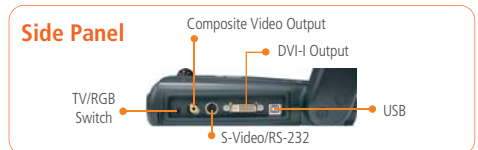

Package Content

AVerVision310AF Unit	Detachable LED Lamp Module (with Laser Positioning Guide)
A+ Interactive Software 2 CD	Remote Control with Batteries
Power Adapter & Cord	User Manual CD
VGA Cable	Quick Guide
USB Cable	Anti-Glare Sheet
RS-232 / S-Video Adapter Cable	Carrying Bag
RCA cable	Warranty Card