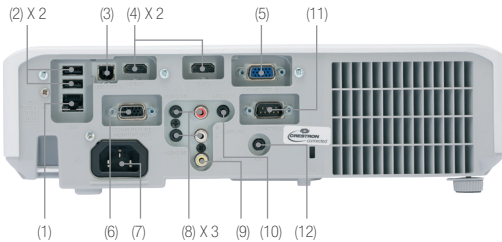

Technical Specifications

(1) LAN (2) USB-A (3) USB-B (4) HDMI (5) COMPUTER IN 1
 (6) COMPUTER IN 2/MONITOR OUT (7) AC IN (8) AUDIO IN (9) VIDEO
 (10) AUDIO OUT (11) CONTROL (12) MIC

a: Projection distance
b: Lens centre to the higher edge of the screen
c: Lens centre to the lower edge of the screen

OPTICAL

LCD Panel	16 mm (0.63 inch) 3LCD Panel
Resolution	1024 x 768 (XGA) 4:3 aspect ratio
Brightness ANSI	2700 lumens (Normal), 2010 lumens (ECO-2)
Colour Light Output (Colour Brightness)	2700 lumens (Normal), 2010 lumens (ECO-2)
Contrast Ratio	10,000:1
Lens	Manual Zoom x1.2, Manual Focus
Lamp Life	5,000 hours (Normal), 10,000 hours (ECO-2)
Lamp Wattage	225 W
Throw Distance	0.8-9.0 m (WIDE), 1.0-10.8 m (TELE)
Distance to Width Ratio	1.5 (WIDE), 1.8 (TELE)
Diagonal Display Size	30 inches-300 inches (60 inches at 1.9 m, wide)
Number of Colours	16.7 Million Colours

Dimensions (W x H x D)	320 x 85 x 245 mm
Weight	3.099 kg
Noise level	37 db Normal, 29 db Eco
Air Filter	5,000 hours is the default, Unwoven filter

ACCESSORIES SUPPLIED

	Power cord EU model: Euro cord (1.8 m) x1 / US model: US cord (1.8m), Computer Cable (2 m) x1, IR Remote Control Unit x1, 'AA' Batteries x2, Lens cover x1, Adapter Cover x1, Security Label x1, Application CD x1, User's Manual CD (Operating Guide, Network Function, Safety Instructions, User's Manual (Concise) x1"
--	---