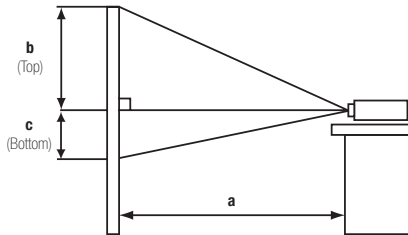

Technical Specifications

(1) LAN (2) USB-A (3) USB-B (4) HDMI (5) COMPUTER IN 1
 (6) COMPUTER IN 2/MONITOR OUT (7) AC IN (8) AUDIO IN (9) VIDEO
 (10) AUDIO OUT (11) CONTROL (12) MIC

a: Projection distance
b: Lens centre to the higher edge of the screen
c: Lens centre to the lower edge of the screen

IMAGE SIZE 4:3 (FROM PROJECTOR'S LENS END)

Screen size (diagonal)	Projection distance (a)		Screen height (cm)	
	Wide (m)	Tele (m)	b (top)	c (bottom)
30" (0.8 m)	0.9	1.1	39	7
40" (1.0 m)	1.2	1.4	52	9
50" (1.3 m)	1.5	1.8	65	11
60" (1.5 m)	1.8	2.2	78	13
100" (2.5 m)	3.0	3.6	131	22
200" (5.1 m)	6.0	7.3	261	44
300" (7.8 m)	9.1	10.9	392	65

IMAGE SIZE 16:9 (FROM PROJECTOR'S LENS END)

Screen size (diagonal)	Projection distance (a)		Screen height (cm)	
	Wide (m)	Tele (m)	b (top)	c (bottom)
30" (0.8 m)	1.0	1.2	36	1
40" (1.0 m)	1.3	1.6	49	1
50" (1.3 m)	1.6	2.0	61	1
60" (1.5 m)	2.0	2.4	73	2
100" (2.5 m)	3.3	3.9	122	3
200" (5.1 m)	6.6	7.9	243	6
300" (7.8 m)	9.9	11.9	365	9

OPTICAL

LCD Panel	16 mm (0.63 inch) 3LCD Panel
Resolution	1024 x 768 (XGA) 4:3 aspect ratio
Brightness ANSI	2700 lumens (Normal), 2010 lumens (ECO-2)
Colour Light Output (Colour Brightness)	2700 lumens (Normal), 2010 lumens (ECO-2)
Contrast Ratio	10,000:1
Lens	Manual Zoom x1.2, Manual Focus
Lamp Life	5,000 hours (Normal), 10,000 hours (ECO-2)
Lamp Wattage	225 W
Throw Distance	0.8-9.0 m (WIDE), 1.0-10.8 m (TELE)
Distance to Width Ratio	1.5 (WIDE), 1.8 (TELE)
Diagonal Display Size	30 inches-300 inches (60 inches at 1.9 m, wide)
Number of Colours	16.7 Million Colours