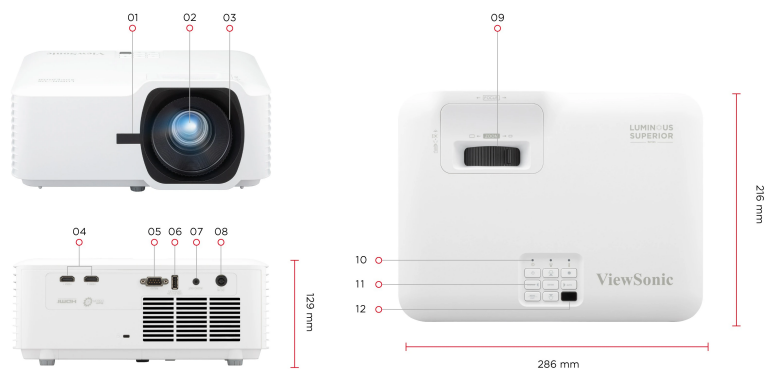

Product Description

The LS740HD belongs to ViewSonic's Luminous Superior series, a lamp-free high-brightness projector lineup designed for commercial and educational spaces. With its adoption of the 3rd generation laser phosphor technology, it delivers 5,000 ANSI Lumens for up to 30,000 hours, ensuring bright and vivid images without lamp replacement. The lamp-free design offers an eco-friendly and cost-effective solution, while the projector's lightweight and compact design reduces transportation costs. With up to 300" projection in 1080p Full HD with high native contrast, it is well-suited for boardrooms, lecture halls, and public spaces. This projector features a 1.3x optical zoom, H/V keystone, 4 corner adjustment, 360° projection, and a portrait mode for easy setup and versatile applications.

OTHERS

Power Supply Voltage:	Input: 100~240V Output: 19.5VDC / 11.79A
Power Consumption:	Normal: 210W Standby: <0.5W
Operating Temperature:	0~40°C
Carton:	Brown
Net Weight:	3.00kg
Gross Weight:	4.70kg
Dimensions (WxDxH) with Adjustment Foot:	286x216x129mm
Packing Dimensions:	400x280x155mm
OSD Language:	English, French, Spanish, Thai, Korean, German, Italian, Russian, Swedish, Dutch, Polish, Czech, T-Chinese, S- Chinese, Japanese, Turkish, Portuguese, Finnish, Indonesian, Arabic, Vietnamese, Hungarian, Norsk, total 23 languages
User Guide Language:	English, S-Chinese, T-Chinese, Indonesian, Finnish, French, German, Italian, Japanese, Korean, Polish, Portuguese, Russian, Spanish, Swedish, Turkish, Arabic, Czech, Thai, Vietnamese, total 20 languages