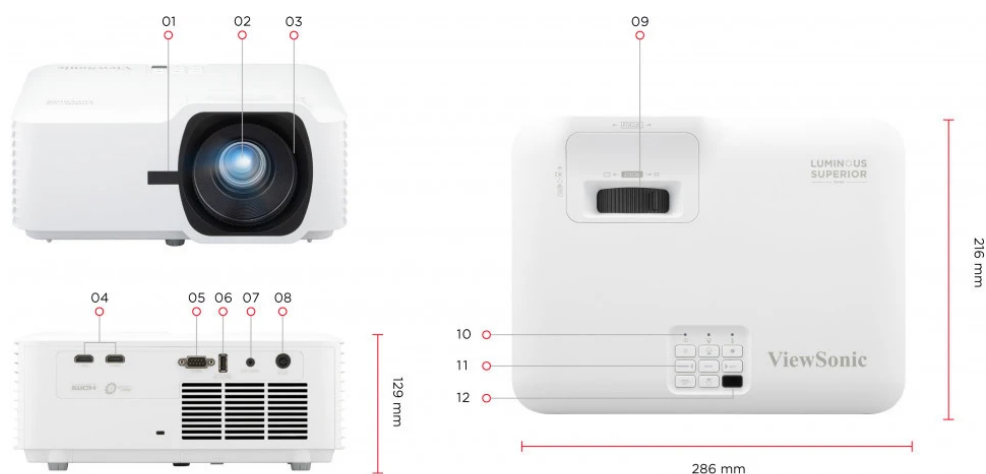

1. Front IR
2. Lens
3. Focus Ring
4. HDMI x2
5. RS232
6. USB-A (5V/1.5A, Service)
7. Audio Out

8. DC In
9. Zoom Ring
10. Top IR
11. Keypad
12. Power Button

Visit Us

www.viewsonic.com

SPECIFICATION

Native Resolution:	1280x800
Brightness:	5000 (ANSI Lumens)
Contrast Ratio:	3000000:1
Display Color:	1.07 Billion Colors
Light Source Type:	Laser Phosphor
Light Source Life (hours) with Normal Mode:	20000
Light Source Life (hours) with SuperEco Mode:	30000 (Eco)
Lens:	F=2.43-2.78, f=16.90-21.61mm
Projection Offset:	124%+/-5%
Throw Ratio:	1.18-1.54
Optical Zoom:	1.3X
Digital Zoom:	0.8x-2.0x
Image Size:	30"-300"
Throw Distance:	0.77-9.98m (100"@2.54m)
Keystone:	H: +/-30°, V: +/-30°
Audible Noise (Normal):	32dB
Audible Noise (Eco):	26dB
Input Lag:	33.3ms
Resolution Support:	VGA(640 x 480) to WUXGA RB(1920 x 1200) *RB-Reduced Blanking
HDTV Compatibility:	480i, 480p, 576i, 576p, 720p, 1080i, 1080p
Horizontal Frequency:	15K-102KHz
Vertical Scan Rate:	24-120Hz
INPUT	
HDMI:	2 (HDMI 1.4/ HDCP 1.4)
OUTPUT	
Audio-out (3.5mm):	1
Speaker:	15W
USB Type A (Power):	1 (5V/1.5A)
CONTROL	
RS232 (DB 9-pin male):	1
USB Type A (Services):	1 (share with USB A Output)

OTHERS

Power Supply Voltage:	Input: 100~240V Output: 19.5VDC / 11.79A
Power Consumption:	Normal: 210W Standby: <0.5W
Operating Temperature:	0~40°C
Carton:	Brown
Net Weight:	3.00kg
Gross Weight:	4.70kg
Dimensions (WxDxH) with Adjustment Foot:	286x216x129mm
Packing Dimensions:	400x280x155mm
OSD Language:	English, French, Spanish, Thai, Korean, German, Italian, Russian, Swedish, Dutch, Polish, Czech, T-Chinese, S- Chinese, Japanese, Turkish, Portuguese, Finnish, Indonesian, Arabic, Vietnamese, Hungarian, Norsk, total 23 languages
User Guide Language:	English, S-Chinese, T-Chinese, Indonesian, Finnish, French, German, Italian, Japanese, Korean, Polish, Portuguese, Russian, Spanish, Swedish, Turkish, Arabic, Czech, Thai, Vietnamese, total 20 languages