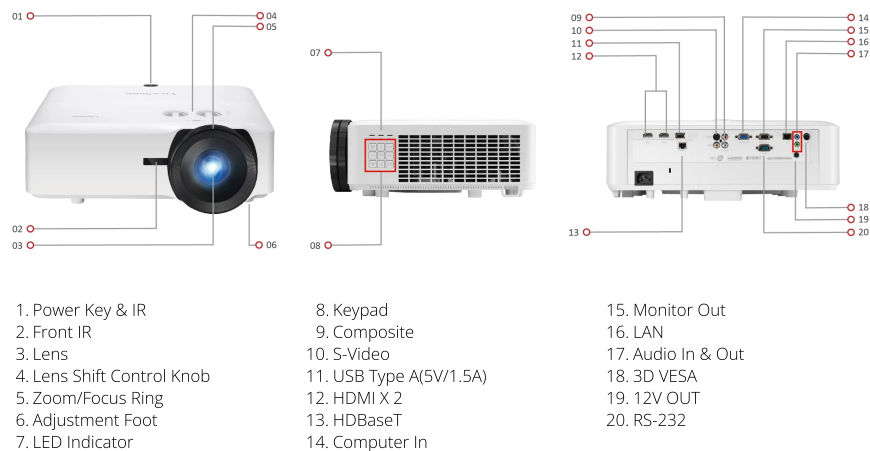

Product Description

The LS921WU is an advanced 6,000 ANSI Lumens WUXGA short throw installation projector. Adopting 2nd generation Laser Phosphor technology, the LS921WU offers high and consistent brightness with a lifespan of 20,000 hours and a screen size of up to 200". Short throw ratio, 1.1x optical zoom, wide lens shift, 360° projection, and portrait mode combine for incredible flexibility to create a truly immersive experience, especially ideal for blending projection applications in restaurants, gyms, and simulation/experience centers. Dual HDMI 2.0b / HDCP 2.2 ports ensure access to original 4K quality content with HDR/HLG formats supported. Add to that the compact size and built-in HDBaseT for the perfect mix of high-quality projection and cost-effectiveness.

INPUT

Computer in (share with component):	1
Composite:	1
S-Video:	1
HDMI:	2 (HDMI 2.0, HDCP 1.4/2.2)
Audio-in (3.5mm):	1
Audio-in (RCA R/L):	1
3D VESA (Sync):	1
HDBaseT:	1

OUTPUT

Monitor out:	1
Audio-out (3.5mm):	1
Speaker:	10W x2
USB Type A (Power):	1 (5V/ 1.5A)
12V Trigger (3.5mm):	1

CONTROL

RS232 (DB 9-pin male):	1
RJ45 (LAN control):	1
USB Type A (Services):	1 (share with USB A Output)

OTHERS

Power Supply Voltage:	100-240V+/- 10%, 50/60Hz (AC in)
Power Consumption:	Normal: 450W Standby: <0.5W
Operating Temperature:	0~40°C
Carton:	Brown
Net Weight:	6.5
Gross Weight:	9
Dimensions (WxDxH) with Adjustment Foot:	405x305x145mm
Packing Dimensions:	515x490x276mm
OSD Language:	English, French, Spanish, Thai, Korean, German, Italian, Russian, Swedish, Dutch, Polish, Czech, T-Chinese, S-Chinese, Japanese, Turkish, Portuguese, Finnish, Indonesian, India, Arabic, Vietnamese, Greek, total 23 languages
User Guide Language:	English, S-Chinese, T-Chinese, Indonesian, Finnish, French, German, Italian, Japanese, Korean, Polish, Portuguese, Russian, Spanish, Swedish, Turkish, Arabic, Czech, Thai, Vietnamese, total 20 languages